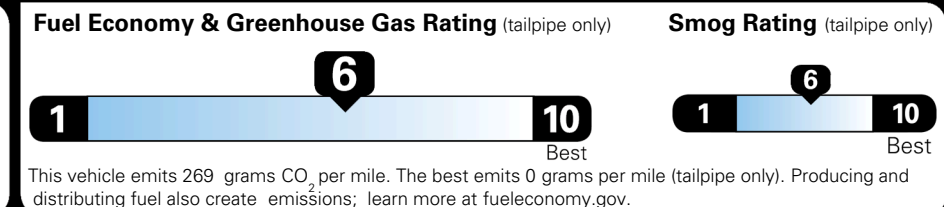

TOTAL ADDITIONAL WEIGHT:

EPA DOT Fuel Economy and Environment

Gasoline Vehicle

You save \$1,000
 in fuel costs over 5 years compared to the average new vehicle.

Annual fuel cost \$1,500

Actual results will vary for many reasons, including driving conditions and how you drive and maintain your vehicle. The average new vehicle gets 29 MPG and costs \$8,500 to fuel over 5 years. Cost estimates are based on 15,000 miles per year at \$ 3.30 per gallon. MPGe is miles per gasoline gallon equivalent. Vehicle emissions are a significant cause of climate change and smog.

fueleconomy.gov

Calculate personalized estimates and compare vehicles

GOVERNMENT 5-STAR SAFETY RATINGS

Overall Vehicle Score ★★★★★

Based on the combined rating of frontal, side and rollover. Should ONLY be compared to other vehicles of similar size and weight.