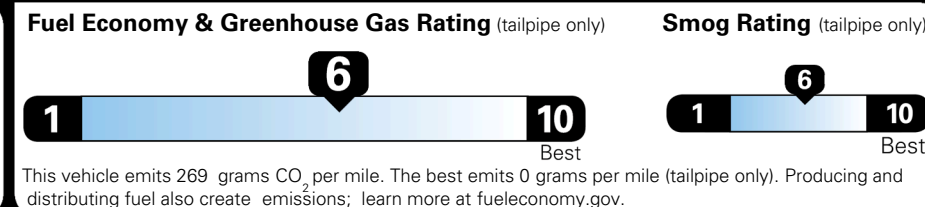

TOTAL ADDITIONAL WEIGHT:

EPA DOT Fuel Economy and Environment

Gasoline Vehicle

You save \$1,000
 in fuel costs over 5 years compared to the average new vehicle.

Annual fuel cost \$1,500

Actual results will vary for many reasons, including driving conditions and how you drive and maintain your vehicle. The average new vehicle gets 29 MPG and costs \$8,500 to fuel over 5 years. Cost estimates are based on 15,000 miles per year at \$ 3.30 per gallon. MPGe is miles per gasoline gallon equivalent. Vehicle emissions are a significant cause of climate change and smog.