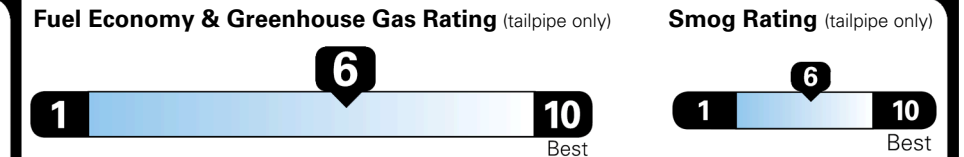

This vehicle emits 269 grams CO₂ per mile. The best emits 0 grams per mile (tailpipe only). Producing and distributing fuel also create emissions; learn more at fueleconomy.gov.

Actual results will vary for many reasons, including driving conditions and how you drive and maintain your vehicle. The average new vehicle gets 29 MPG and costs $8,500 to fuel over 5 years. Cost estimates are based on 15,000 miles per year at $ 3.30 per gallon. MPGe is miles per gasoline gallon equivalent. Vehicle emissions are a significant cause of climate change and smog.

fueleconomy.gov

Calculate personalized estimates and compare vehicles

GOVERNMENT 5-STAR SAFETY RATINGS

Overall Vehicle Score ★★★★★

Based on the combined rating of frontal, side and rollover. Should ONLY be compared to other vehicles of similar size and weight.

Frontal Driver ★★★★★

Crash Passenger ★★★★★

Based on the risk of injury in a frontal impact. Should ONLY be compared to other vehicles of similar size and weight.

Side Front seat ★★★★★

Crash Rear seat ★★★★★

Star ratings based on the risk of injury in a side impact.

Rollover ★★★★★

Star ratings based on the risk of rollover in a single-vehicle crash.

Star ratings range from 1 to 5 stars (★★★★★) with 5 being the highest.

Source: National Highway Traffic Safety Administration (NHTSA).

www.safercar.gov or 1-888-327-4236

Manufacturer's suggested retail price includes Manufacturer's recommended pre-delivery service. License and title fees, state and local taxes and other dealer installed options and accessories are not included in the manufacturer's suggested retail price.

PARTS CONTENT INFORMATION

FOR VEHICLES IN THIS CAR LINE U.S./CANADIAN PARTS CONTENT: 20 %

MAJOR SOURCES OF FOREIGN PARTS:
MEXICO: 45%
KOREA: 30%

NOTE: PARTS CONTENT DOES NOT INCLUDE FINAL ASSEMBLY, DISTRIBUTION, OR OTHER NON-PARTS COSTS.

FOR THIS VEHICLE FINAL ASSEMBLY POINT: PESQUERIA, NL, MEXICO

COUNTRY OF ORIGIN ENGINE (MOTOR): USA

TRANSMISSION: MEXICO