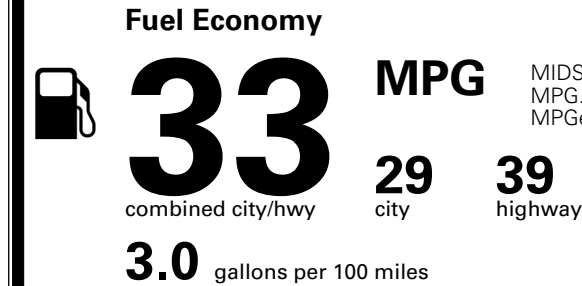

INLAND FREIGHT AND HANDLING \$ 1,245.00

TOTAL MANUFACTURER'S SUGGESTED RETAIL PRICE ▶ \$ 26,130.00

TOTAL ADDITIONAL WEIGHT:

*Additional terms and conditions apply.
 **Kia Connect may be currently unavailable for some Model Year 2022 and newer vehicles sold or purchased in Massachusetts; please see owners.kia.com for more information.
 NOTE: When you purchase this vehicle, Kia America, Inc. collects personal information you provide to the dealership. For information on our collection and use of personal information and your rights, please see our Privacy Policy on www.kia.com.

EPA DOT Fuel Economy and Environment

Gasoline Vehicle

MIDSIZE CARS range from 15 to 137 MPG. The best vehicle rates 146 MPGe.

You save \$1,000
in fuel costs over 5 years
 compared to the average new vehicle.