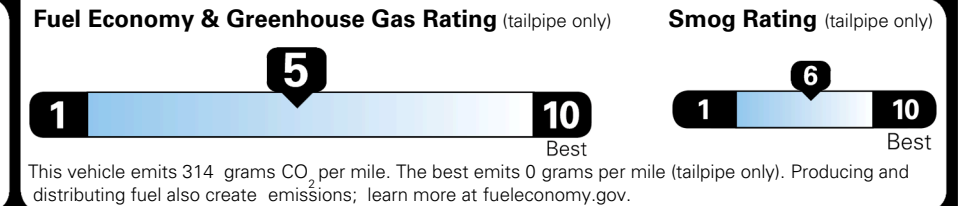

EPA DOT Fuel Economy and Environment

Gasoline Vehicle

You spend
\$250
 more in fuel costs
 over 5 years
 compared to the
 average new vehicle.

Annual fuel cost
\$1,750

Actual results will vary for many reasons, including driving conditions and how you drive and maintain your vehicle. The average new vehicle gets 29 MPG and costs \$8,500 to fuel over 5 years. Cost estimates are based on 15,000 miles per year at \$ 3.30 per gallon. MPGe is miles per gasoline gallon equivalent. Vehicle emissions are a significant cause of climate change and smog.