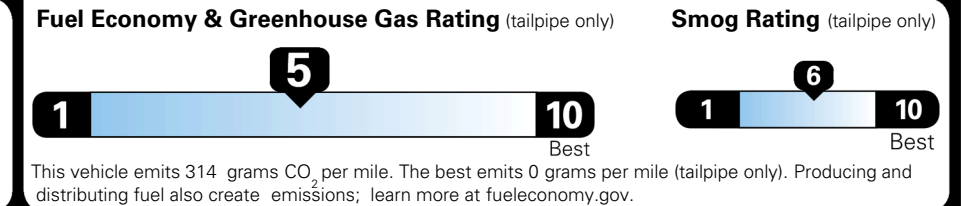

TOTAL ADDITIONAL WEIGHT:

EPA DOT Fuel Economy and Environment

Gasoline Vehicle

You spend
\$250
 more in fuel costs
 over 5 years
 compared to the
 average new vehicle.

Annual fuel cost
\$1,750

Actual results will vary for many reasons, including driving conditions and how you drive and maintain your vehicle. The average new vehicle gets 29 MPG and costs \$8,500 to fuel over 5 years. Cost estimates are based on 15,000 miles per year at \$ 3.30 per gallon. MPGe is miles per gasoline gallon equivalent. Vehicle emissions are a significant cause of climate change and smog.