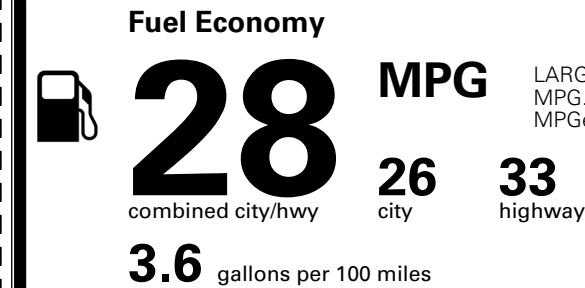

TOTAL ADDITIONAL WEIGHT:

EPA DOT Fuel Economy and Environment

Gasoline Vehicle

You spend
\$250
 more in fuel costs
 over 5 years
 compared to the
 average new vehicle.

Annual fuel cost
\$1,750

Actual results will vary for many reasons, including driving conditions and how you drive and maintain your vehicle. The average new vehicle gets 29 MPG and costs \$8,500 to fuel over 5 years. Cost estimates are based on 15,000 miles per year at \$ 3.30 per gallon. MPGe is miles per gasoline gallon equivalent. Vehicle emissions are a significant cause of climate change and smog.