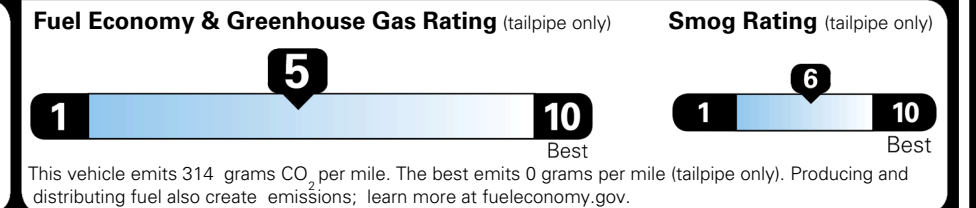

EPA DOT Fuel Economy and Environment

Gasoline Vehicle

You spend
\$250
 more in fuel costs
 over 5 years
 compared to the
 average new vehicle.

Annual fuel cost
\$1,750

Actual results will vary for many reasons, including driving conditions and how you drive and maintain your vehicle. The average new vehicle gets 29 MPG and costs \$8,500 to fuel over 5 years. Cost estimates are based on 15,000 miles per year at \$ 3.30 per gallon. MPGe is miles per gasoline gallon equivalent. Vehicle emissions are a significant cause of climate change and smog.