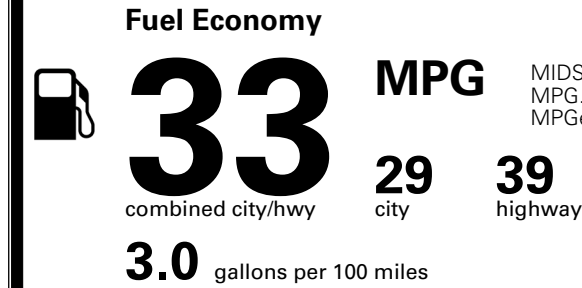

GT-Line Sunroof Package

\$900.00

- Power Sunroof w/ Sunshade

MSRP INCLUDING OPTIONS

\$ 27,590.00

INLAND FREIGHT AND HANDLING

\$ 1,245.00

TOTAL MANUFACTURER'S SUGGESTED RETAIL PRICE ▶

\$ 28,835.00

TOTAL ADDITIONAL WEIGHT:

EPA DOT Fuel Economy and Environment

Gasoline Vehicle

MIDSIZE CARS range from 15 to 139 MPG. The best vehicle rates 146 MPGe.

You save \$1,000
 in fuel costs over 5 years compared to the average new vehicle.