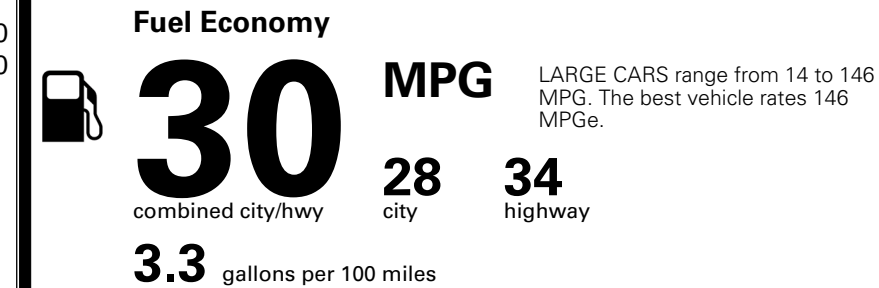

\$ 25,290.00

INLAND FREIGHT AND HANDLING

\$ 1,245.00

TOTAL MANUFACTURER'S SUGGESTED RETAIL PRICE ▶

\$ 26,535.00

*Additional terms and conditions apply.
 **Kia Connect may be currently unavailable for some Model Year 2022 and newer vehicles sold or purchased in Massachusetts; please see owners.kia.com for more information.
 NOTE: When you purchase this vehicle, Kia America, Inc. collects personal information you provide to the dealership. For information on our collection and use of personal information and your rights, please see our Privacy Policy on www.kia.com.

TOTAL ADDITIONAL WEIGHT: 18.3

EPA DOT Fuel Economy and Environment

Gasoline Vehicle

You save \$250
 in fuel costs over 5 years compared to the average new vehicle.

Annual fuel cost \$1,650

Actual results will vary for many reasons, including driving conditions and how you drive and maintain your vehicle. The average new vehicle gets 29 MPG and costs \$8,500 to fuel over 5 years. Cost estimates are based on 15,000 miles per year at \$ 3.30 per gallon. MPGe is miles per gasoline gallon equivalent. Vehicle emissions are a significant cause of climate change and smog.