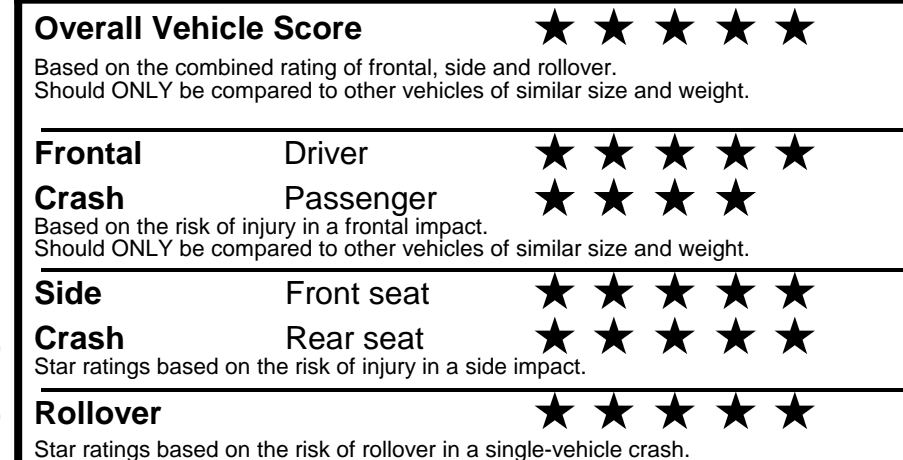

fueleconomy.gov

Calculate personalized estimates and compare vehicles

GOVERNMENT 5-STAR SAFETY RATINGS

Star ratings range from 1 to 5 stars (★★★★★) with 5 being the highest.
 Source: National Highway Traffic Safety Administration (NHTSA).
www.safercar.gov or 1-888-327-4236