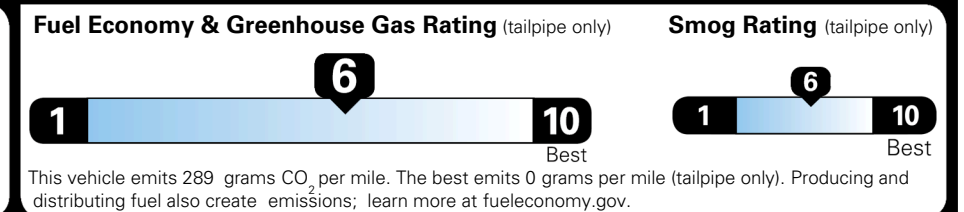

TOTAL ADDITIONAL WEIGHT: 18.3

EPA DOT Fuel Economy and Environment

Gasoline Vehicle

You save \$250
 in fuel costs over 5 years compared to the average new vehicle.

Annual fuel cost \$1,650

Actual results will vary for many reasons, including driving conditions and how you drive and maintain your vehicle. The average new vehicle gets 29 MPG and costs \$8,500 to fuel over 5 years. Cost estimates are based on 15,000 miles per year at \$ 3.30 per gallon. MPGe is miles per gasoline gallon equivalent. Vehicle emissions are a significant cause of climate change and smog.