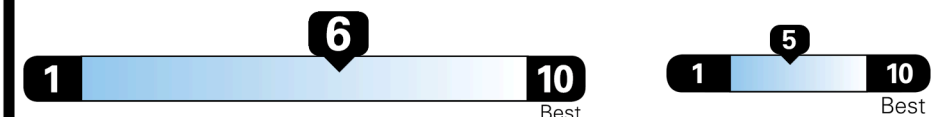

Fuel Economy & Greenhouse Gas Rating (tailpipe only) Smog Rating (tailpipe only)

This vehicle emits 293 grams CO₂ per mile. The best emits 0 grams per mile (tailpipe only). Producing and distributing fuel also create emissions; learn more at fueleconomy.gov.

Actual results will vary for many reasons, including driving conditions and how you drive and maintain your vehicle. The average new vehicle gets 28 MPG and costs $8,000 to fuel over 5 years. Cost estimates are based on 15,000 miles per year at $ 2.95 per gallon. MPGe is miles per gasoline gallon equivalent. Vehicle emissions are a significant cause of climate change and smog.

fueleconomy.gov

Calculate personalized estimates and compare vehicles