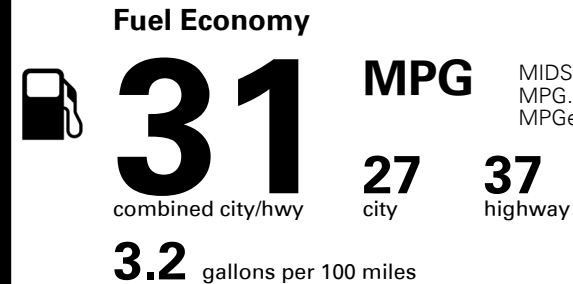

EPA DOT Fuel Economy and Environment

Gasoline Vehicle

MIDSIZE CARS range from 15 to 132 MPG. The best vehicle rates 132 MPGe.

You save $750
in fuel costs over 5 years compared to the average new vehicle.

Annual fuel cost $1,450