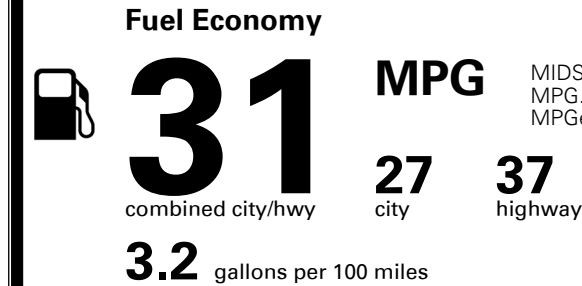

EPA DOT Fuel Economy and Environment

Gasoline Vehicle

MIDSIZE CARS range from 14 to 142 MPG. The best vehicle rates 142 MPGe.

You save $750
in fuel costs over 5 years compared to the average new vehicle.

Annual fuel cost $1,150