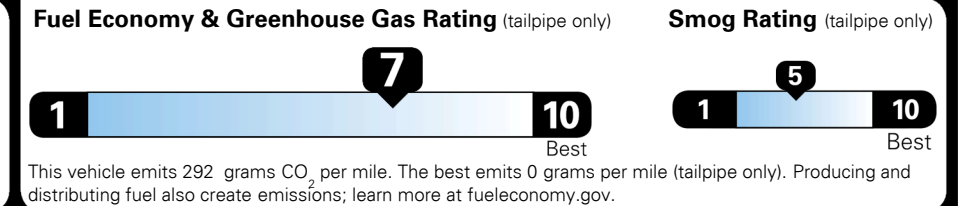

Actual results will vary for many reasons, including driving conditions and how you drive and maintain your vehicle. The average new vehicle gets 27 MPG and costs $6,500 to fuel over 5 years. Cost estimates are based on 15,000 miles per year at $ 2.35 per gallon. MPGe is miles per gasoline gallon equivalent. Vehicle emissions are a significant cause of climate change and smog.

fueleconomy.gov

Calculate personalized estimates and compare vehicles

GOVERNMENT 5-STAR SAFETY RATINGS

Overall Vehicle Score ★★★★★

Based on the combined rating of frontal, side and rollover. Should ONLY be compared to other vehicles of similar size and weight.

Frontal Crash Driver Passenger ★★★★★

Based on the risk of injury in a frontal impact. Should ONLY be compared to other vehicles of similar size and weight.

Side Crash Front seat Rear seat ★★★★★

Star ratings based on the risk of injury in a side impact.

Rollover ★★★★★

Star ratings based on the risk of rollover in a single-vehicle crash.

Star ratings range from 1 to 5 stars (★★★★★) with 5 being the highest.

Source: National Highway Traffic Safety Administration (NHTSA).

www.safercar.gov or 1-888-327-4236

Manufacturer's suggested retail price includes Manufacturer's recommended pre-delivery service. License and title fees, state and local taxes and other dealer installed options and accessories are not included in the manufacturer's suggested retail price.

PARTS CONTENT INFORMATION

FOR VEHICLES IN THIS CAR LINE U.S./CANADIAN PARTS CONTENT: 60 %

MAJOR SOURCES OF FOREIGN PARTS: KOREA: 30%

NOTE: PARTS CONTENT DOES NOT INCLUDE FINAL ASSEMBLY, DISTRIBUTION, OR OTHER NON-PARTS COSTS.

FOR THIS VEHICLE FINAL ASSEMBLY POINT: WEST POINT, GA, USA

COUNTRY OF ORIGIN

ENGINE (MOTOR): USA

TRANSMISSION: USA