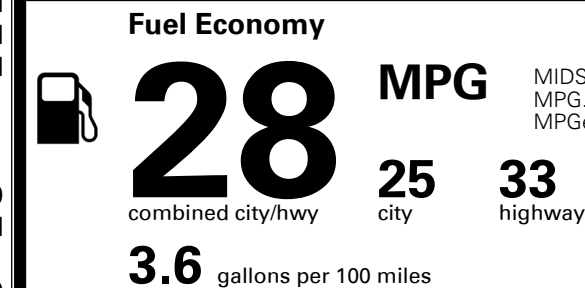

EPA DOT Fuel Economy and Environment

Gasoline Vehicle

MIDSIZE CARS range from 15 to 132 MPG. The best vehicle rates 140 MPGe.

You save $0
in fuel costs over 5 years compared to the average new vehicle.

Annual fuel cost $1,950