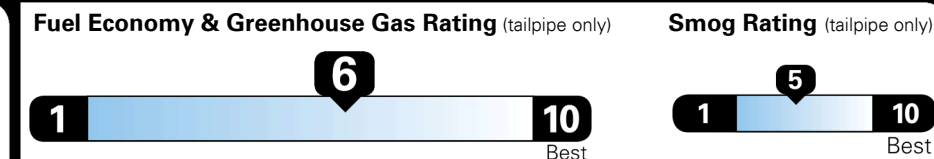

This vehicle emits 316 grams CO₂ per mile. The best emits 0 grams per mile (tailpipe only). Producing and distributing fuel also create emissions; learn more at fueleconomy.gov.

Actual results will vary for many reasons, including driving conditions and how you drive and maintain your vehicle. The average new vehicle gets 28 MPG and costs $9,750 to fuel over 5 years. Cost estimates are based on 15,000 miles per year at $ 3.60 per gallon. MPGe is miles per gasoline gallon equivalent. Vehicle emissions are a significant cause of climate change and smog.

fueleconomy.gov

Calculate personalized estimates and compare vehicles

GOVERNMENT 5-STAR SAFETY RATINGS

Overall Vehicle Score ★ ★ ★ ★ ★

Based on the combined rating of frontal, side and rollover. Should ONLY be compared to other vehicles of similar size and weight.

Frontal Driver ★ ★ ★ ★ ★

Crash Passenger ★ ★ ★ ★ ★

Based on the risk of injury in a frontal impact. Should ONLY be compared to other vehicles of similar size and weight.

Side Front seat ★ ★ ★ ★ ★

Crash Rear seat ★ ★ ★ ★ ★

Star ratings based on the risk of injury in a side impact.

Rollover ★ ★ ★ ★ ★

Star ratings based on the risk of rollover in a single-vehicle crash.

Star ratings range from 1 to 5 stars (★★★★★) with 5 being the highest.

Source: National Highway Traffic Safety Administration (NHTSA).

www.safercar.gov or 1-888-327-4236

Manufacturer's suggested retail price includes Manufacturer's recommended pre-delivery service. License and title fees, state and local taxes and other dealer installed options and accessories are not included in the manufacturer's suggested retail price.

PARTS CONTENT INFORMATION

FOR VEHICLES IN THIS CAR LINE U.S./CANADIAN PARTS CONTENT: 60 %

MAJOR SOURCES OF FOREIGN PARTS: KOREA: 30%

NOTE: PARTS CONTENT DOES NOT INCLUDE FINAL ASSEMBLY, DISTRIBUTION, OR OTHER NON-PARTS COSTS.

FOR THIS VEHICLE FINAL ASSEMBLY POINT: WEST POINT, GA, USA

COUNTRY OF ORIGIN

ENGINE (MOTOR): USA

TRANSMISSION: USA