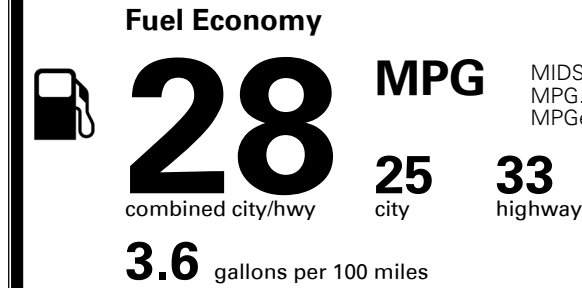

EPA DOT Fuel Economy and Environment

Gasoline Vehicle

MIDSIZE CARS range from 15 to 132 MPG. The best vehicle rates 140 MPGe.

You save $0
in fuel costs over 5 years compared to the average new vehicle.

Annual fuel cost
$1,950