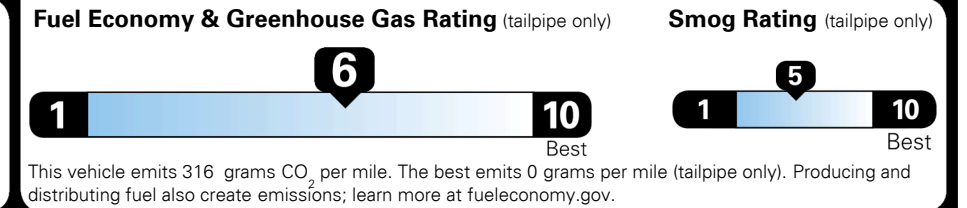

Actual results will vary for many reasons, including driving conditions and how you drive and maintain your vehicle. The average new vehicle gets 28 MPG and costs $9,750 to fuel over 5 years. Cost estimates are based on 15,000 miles per year at $ 3.60 per gallon. MPGe is miles per gasoline gallon equivalent. Vehicle emissions are a significant cause of climate change and smog.

fueleconomy.gov

Calculate personalized estimates and compare vehicles

GOVERNMENT 5-STAR SAFETY RATINGS

Overall Vehicle Score ★ ★ ★ ★ ★

Based on the combined rating of frontal, side and rollover. Should ONLY be compared to other vehicles of similar size and weight.

Frontal Driver ★ ★ ★ ★ ★

Crash Passenger ★ ★ ★ ★ ★

Based on the risk of injury in a frontal impact. Should ONLY be compared to other vehicles of similar size and weight.

Side Front seat ★ ★ ★ ★ ★

Crash Rear seat ★ ★ ★ ★ ★

Star ratings based on the risk of injury in a side impact.

Rollover ★ ★ ★ ★ ★

Star ratings based on the risk of rollover in a single-vehicle crash.

Star ratings range from 1 to 5 stars (★★★★★) with 5 being the highest.

Source: National Highway Traffic Safety Administration (NHTSA).

www.safercar.gov or 1-888-327-4236

Manufacturer's suggested retail price includes Manufacturer's recommended pre-delivery service. License and title fees, state and local taxes and other dealer installed options and accessories are not included in the manufacturer's suggested retail price.

PARTS CONTENT INFORMATION

FOR VEHICLES IN THIS CAR LINE U.S./CANADIAN PARTS CONTENT: 60 %

MAJOR SOURCES OF FOREIGN PARTS: KOREA: 30%

NOTE: PARTS CONTENT DOES NOT INCLUDE FINAL ASSEMBLY, DISTRIBUTION, OR OTHER NON-PARTS COSTS.

FOR THIS VEHICLE FINAL ASSEMBLY POINT: WEST POINT, GA, USA

COUNTRY OF ORIGIN

ENGINE (MOTOR): USA

TRANSMISSION: USA