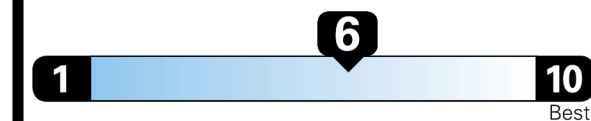

Fuel Economy & Greenhouse Gas Rating (tailpipe only)