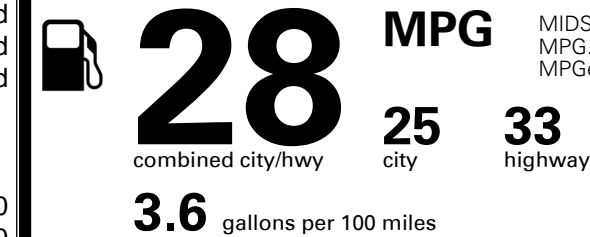

\$ 32,010.00

TOTAL ADDITIONAL WEIGHT: 7.4

EPA DOT Fuel Economy and Environment

Gasoline Vehicle

Fuel Economy

MIDSIZE CARS range from 15 to 132 MPG. The best vehicle rates 132 MPGe.

You save
\$0

in fuel costs
 over 5 years
 compared to the
 average new vehicle.

Annual fuel cost
\$1,600

Fuel Economy & Greenhouse Gas Rating (tailpipe only)

Smog Rating (tailpipe only)

This vehicle emits 316 grams CO₂ per mile. The best emits 0 grams per mile (tailpipe only). Producing and distributing fuel also create emissions; learn more at fueleconomy.gov.