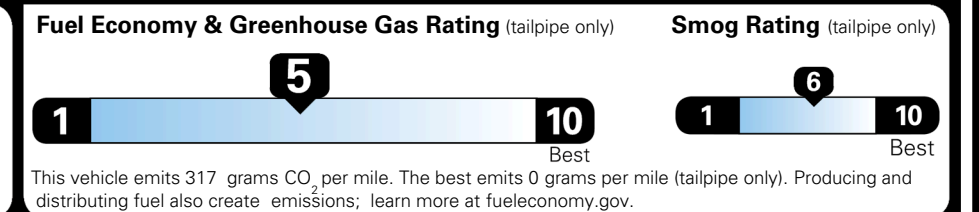

MSRP INCLUDING OPTIONS \$ 29,790.00

INLAND FREIGHT AND HANDLING \$ 1,495.00

TOTAL MANUFACTURER'S SUGGESTED RETAIL PRICE ► \$ 31,285.00

TOTAL ADDITIONAL WEIGHT: 6.6

*Additional terms and conditions apply.
 **Kia Connect may be currently unavailable for some Model Year 2022 and newer vehicles sold or purchased in Massachusetts; please see owners.kia.com for more information.
 NOTE: When you purchase this vehicle, Kia America, Inc. collects personal information you provide to the dealership. For information on our collection and use of personal information and your rights, please see our Privacy Policy on www.kia.com.

EPA DOT Fuel Economy and Environment

Gasoline Vehicle

You spend \$250 more in fuel costs over 5 years compared to the average new vehicle.

Annual fuel cost \$1,750

Actual results will vary for many reasons, including driving conditions and how you drive and maintain your vehicle. The average new vehicle gets 29 MPG and costs \$8,500 to fuel over 5 years. Cost estimates are based on 15,000 miles per year at \$ 3.30 per gallon. MPGe is miles per gasoline gallon equivalent. Vehicle emissions are a significant cause of climate change and smog.