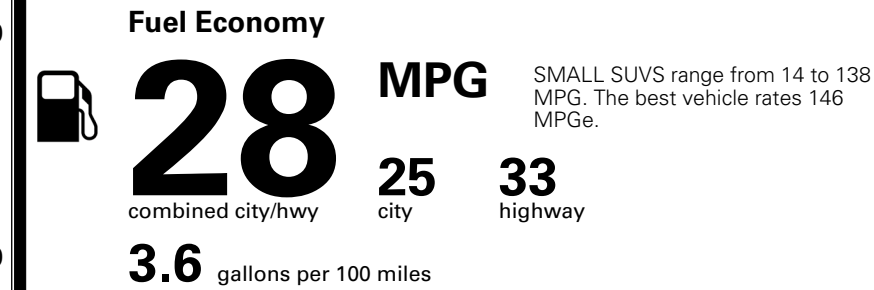

MSRP INCLUDING OPTIONS \$ 29,790.00

INLAND FREIGHT AND HANDLING \$ 1,495.00

TOTAL MANUFACTURER'S SUGGESTED RETAIL PRICE ► \$ 31,285.00

TOTAL ADDITIONAL WEIGHT: 6.6

*Additional terms and conditions apply.
 **Kia Connect may be currently unavailable for some Model Year 2022 and newer vehicles sold or purchased in Massachusetts; please see owners.kia.com for more information.
 NOTE: When you purchase this vehicle, Kia America, Inc. collects personal information you provide to the dealership. For information on our collection and use of personal information and your rights, please see our Privacy Policy on www.kia.com.

EPA DOT Fuel Economy and Environment

Gasoline Vehicle

You spend \$250 more in fuel costs over 5 years compared to the average new vehicle.

Annual fuel cost \$1,750

Actual results will vary for many reasons, including driving conditions and how you drive and maintain your vehicle. The average new vehicle gets 29 MPG and costs \$8,500 to fuel over 5 years. Cost estimates are based on 15,000 miles per year at \$ 3.30 per gallon. MPGe is miles per gasoline gallon equivalent. Vehicle emissions are a significant cause of climate change and smog.