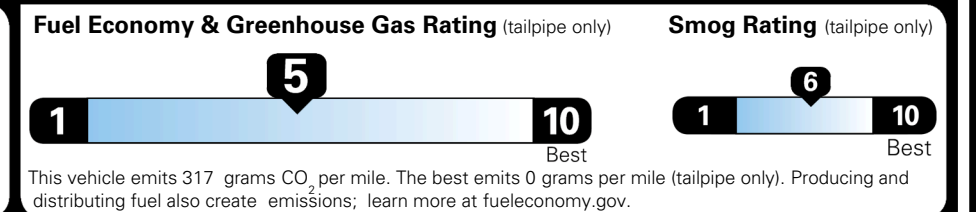

Actual results will vary for many reasons, including driving conditions and how you drive and maintain your vehicle. The average new vehicle gets 29 MPG and costs $8,500 to fuel over 5 years. Cost estimates are based on 15,000 miles per year at $ 3.30 per gallon. MPGe is miles per gasoline gallon equivalent. Vehicle emissions are a significant cause of climate change and smog.

fueleconomy.gov

Calculate personalized estimates and compare vehicles

GOVERNMENT 5-STAR SAFETY RATINGS

Overall Vehicle Score ★★★★★

Based on the combined rating of frontal, side and rollover. Should ONLY be compared to other vehicles of similar size and weight.

Frontal	Driver	★★★★★
Crash	Passenger	★★★★★

Based on the risk of injury in a frontal impact. Should ONLY be compared to other vehicles of similar size and weight.

Side	Front seat	★★★★★
Crash	Rear seat	★★★★★

Star ratings based on the risk of injury in a side impact.

Rollover ★★★★★

Star ratings based on the risk of rollover in a single-vehicle crash.

Star ratings range from 1 to 5 stars (★★★★★) with 5 being the highest.

Source: National Highway Traffic Safety Administration (NHTSA).

www.safercar.gov or 1-888-327-4236

Manufacturer's suggested retail price includes Manufacturer's recommended pre-delivery service. License and title fees, state and local taxes and other dealer installed options and accessories are not included in the manufacturer's suggested retail price.

PARTS CONTENT INFORMATION

FOR VEHICLES IN THIS CAR LINE U.S./CANADIAN PARTS CONTENT: 55 %

MAJOR SOURCES OF FOREIGN PARTS: KOREA: 30%

NOTE: PARTS CONTENT DOES NOT INCLUDE FINAL ASSEMBLY, DISTRIBUTION, OR OTHER NON-PARTS COSTS.

FOR THIS VEHICLE FINAL ASSEMBLY POINT: WEST POINT, GA, USA

COUNTRY OF ORIGIN ENGINE (MOTOR): USA

TRANSMISSION: USA

*Additional terms and conditions apply.

**Kia Connect may be currently unavailable for some Model Year 2022 and newer vehicles sold or purchased in Massachusetts; please see owners.kia.com for more information.

NOTE: When you purchase this vehicle, Kia America, Inc. collects personal information you provide to the dealership. For information on our collection and use of personal information and your rights, please see our Privacy Policy on www.kia.com.