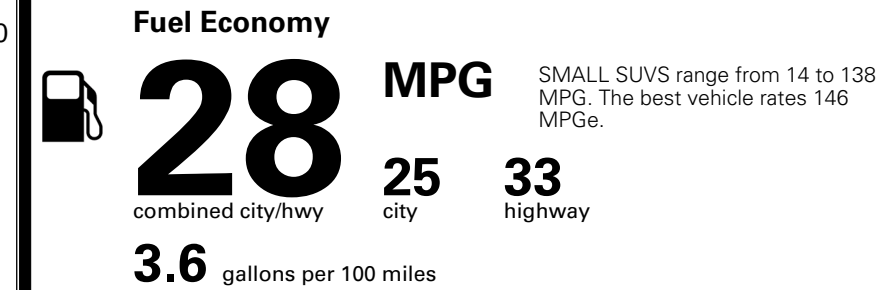

\$220.00

MSRP INCLUDING OPTIONS

\$ 29,010.00

INLAND FREIGHT AND HANDLING

\$ 1,495.00

TOTAL MANUFACTURER'S SUGGESTED RETAIL PRICE ►

\$ 30,505.00

*Additional terms and conditions apply.
 **Kia Connect may be currently unavailable for some Model Year 2022 and newer vehicles sold or purchased in Massachusetts; please see owners.kia.com for more information.
 NOTE: When you purchase this vehicle, Kia America, Inc. collects personal information you provide to the dealership. For information on our collection and use of personal information and your rights, please see our Privacy Policy on www.kia.com.

TOTAL ADDITIONAL WEIGHT: 4.4

EPA DOT Fuel Economy and Environment

Gasoline Vehicle

You spend **\$250** more in fuel costs over 5 years compared to the average new vehicle.

Annual fuel cost **\$1,750**

Actual results will vary for many reasons, including driving conditions and how you drive and maintain your vehicle. The average new vehicle gets 29 MPG and costs \$8,500 to fuel over 5 years. Cost estimates are based on 15,000 miles per year at \$ 3.30 per gallon. MPGe is miles per gasoline gallon equivalent. Vehicle emissions are a significant cause of climate change and smog.