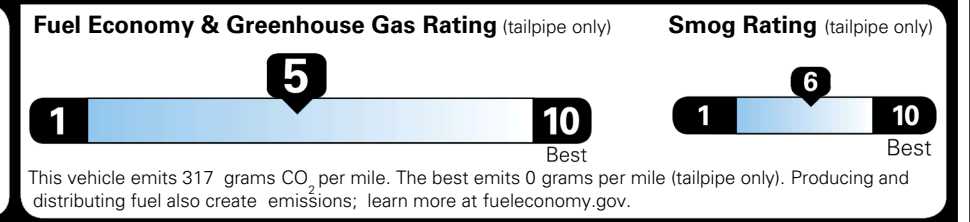

TOTAL ADDITIONAL WEIGHT: 4.4

EPA DOT Fuel Economy and Environment

Gasoline Vehicle

You spend **\$250** more in fuel costs over 5 years compared to the average new vehicle.

Annual fuel cost **\$1,750**

Actual results will vary for many reasons, including driving conditions and how you drive and maintain your vehicle. The average new vehicle gets 29 MPG and costs \$8,500 to fuel over 5 years. Cost estimates are based on 15,000 miles per year at \$ 3.30 per gallon. MPGe is miles per gasoline gallon equivalent. Vehicle emissions are a significant cause of climate change and smog.