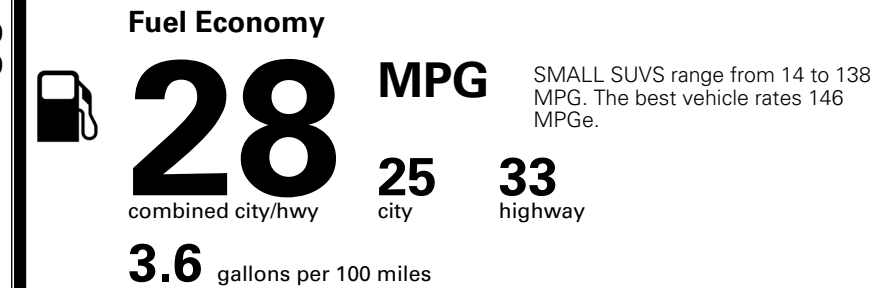

MSRP INCLUDING OPTIONS

\$ 29,485.00

INLAND FREIGHT AND HANDLING

\$ 1,495.00

TOTAL MANUFACTURER'S SUGGESTED RETAIL PRICE ►

\$ 30,980.00

*Additional terms and conditions apply.
 **Kia Connect may be currently unavailable for some Model Year 2022 and newer vehicles sold or purchased in Massachusetts; please see owners.kia.com for more information.
 NOTE: When you purchase this vehicle, Kia America, Inc. collects personal information you provide to the dealership. For information on our collection and use of personal information and your rights, please see our Privacy Policy on www.kia.com.

TOTAL ADDITIONAL WEIGHT: 6.6

EPA DOT Fuel Economy and Environment

Gasoline Vehicle

You spend \$250 more in fuel costs over 5 years compared to the average new vehicle.

Annual fuel cost \$1,750

Actual results will vary for many reasons, including driving conditions and how you drive and maintain your vehicle. The average new vehicle gets 29 MPG and costs \$8,500 to fuel over 5 years. Cost estimates are based on 15,000 miles per year at \$ 3.30 per gallon. MPGe is miles per gasoline gallon equivalent. Vehicle emissions are a significant cause of climate change and smog.