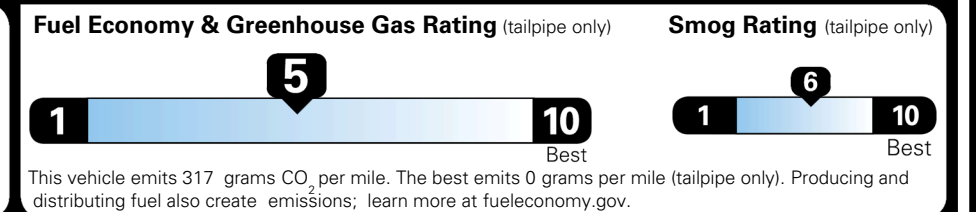

TOTAL ADDITIONAL WEIGHT: 6.6

EPA DOT Fuel Economy and Environment

Gasoline Vehicle

You spend \$250 more in fuel costs over 5 years compared to the average new vehicle.

Annual fuel cost \$1,750

Actual results will vary for many reasons, including driving conditions and how you drive and maintain your vehicle. The average new vehicle gets 29 MPG and costs \$8,500 to fuel over 5 years. Cost estimates are based on 15,000 miles per year at \$ 3.30 per gallon. MPGe is miles per gasoline gallon equivalent. Vehicle emissions are a significant cause of climate change and smog.