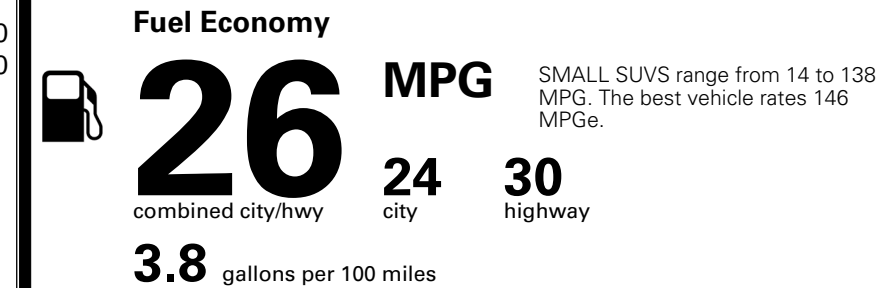

MSRP INCLUDING OPTIONS

\$ 31,285.00

INLAND FREIGHT AND HANDLING

\$ 1,495.00

TOTAL MANUFACTURER'S SUGGESTED RETAIL PRICE ▶

\$ 32,780.00

*Additional terms and conditions apply.
 **Kia Connect may be currently unavailable for some Model Year 2022 and newer vehicles sold or purchased in Massachusetts; please see owners.kia.com for more information.
 NOTE: When you purchase this vehicle, Kia America, Inc. collects personal information you provide to the dealership. For information on our collection and use of personal information and your rights, please see our Privacy Policy on www.kia.com.

TOTAL ADDITIONAL WEIGHT: 6.6

EPA DOT Fuel Economy and Environment

Gasoline Vehicle

You spend \$1,000 more in fuel costs over 5 years compared to the average new vehicle.

Annual fuel cost \$1,900

Actual results will vary for many reasons, including driving conditions and how you drive and maintain your vehicle. The average new vehicle gets 29 MPG and costs \$8,500 to fuel over 5 years. Cost estimates are based on 15,000 miles per year at \$ 3.30 per gallon. MPGe is miles per gasoline gallon equivalent. Vehicle emissions are a significant cause of climate change and smog.