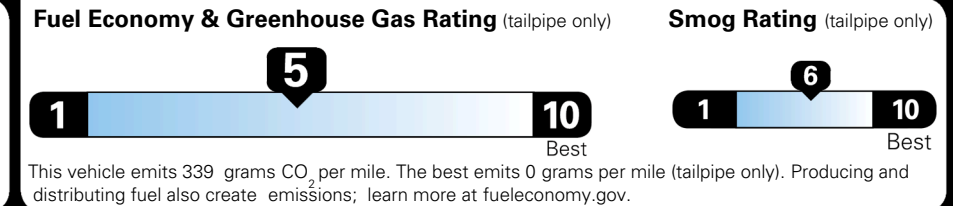

MSRP INCLUDING OPTIONS \$ 31,285.00

INLAND FREIGHT AND HANDLING \$ 1,495.00

TOTAL MANUFACTURER'S SUGGESTED RETAIL PRICE ▶ \$ 32,780.00

TOTAL ADDITIONAL WEIGHT: 6.6

*Additional terms and conditions apply.
 **Kia Connect may be currently unavailable for some Model Year 2022 and newer vehicles sold or purchased in Massachusetts; please see owners.kia.com for more information.
 NOTE: When you purchase this vehicle, Kia America, Inc. collects personal information you provide to the dealership. For information on our collection and use of personal information and your rights, please see our Privacy Policy on www.kia.com.

EPA DOT Fuel Economy and Environment

Gasoline Vehicle

You spend **\$1,000** more in fuel costs over 5 years compared to the average new vehicle.

Annual fuel cost **\$1,900**

Actual results will vary for many reasons, including driving conditions and how you drive and maintain your vehicle. The average new vehicle gets 29 MPG and costs \$8,500 to fuel over 5 years. Cost estimates are based on 15,000 miles per year at \$ 3.30 per gallon. MPGe is miles per gasoline gallon equivalent. Vehicle emissions are a significant cause of climate change and smog.