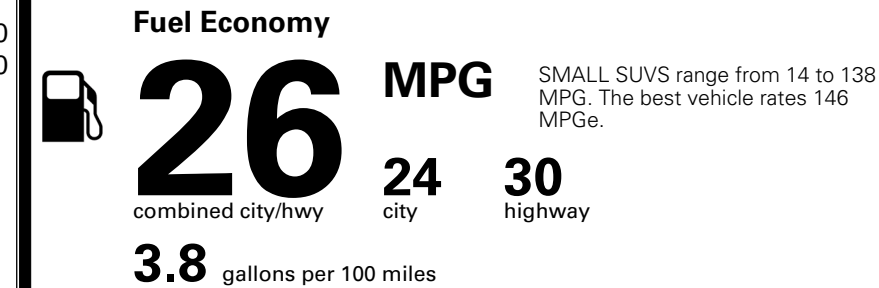

MSRP INCLUDING OPTIONS \$ 31,285.00

INLAND FREIGHT AND HANDLING \$ 1,495.00

TOTAL MANUFACTURER'S SUGGESTED RETAIL PRICE ▶ \$ 32,780.00

TOTAL ADDITIONAL WEIGHT: 6.6

*Additional terms and conditions apply.
 **Kia Connect may be currently unavailable for some Model Year 2022 and newer vehicles sold or purchased in Massachusetts; please see owners.kia.com for more information.
 NOTE: When you purchase this vehicle, Kia America, Inc. collects personal information you provide to the dealership. For information on our collection and use of personal information and your rights, please see our Privacy Policy on www.kia.com.

EPA DOT Fuel Economy and Environment

Gasoline Vehicle

You spend **\$1,000** more in fuel costs over 5 years compared to the average new vehicle.

Annual fuel cost **\$1,900**

Actual results will vary for many reasons, including driving conditions and how you drive and maintain your vehicle. The average new vehicle gets 29 MPG and costs \$8,500 to fuel over 5 years. Cost estimates are based on 15,000 miles per year at \$ 3.30 per gallon. MPGe is miles per gasoline gallon equivalent. Vehicle emissions are a significant cause of climate change and smog.