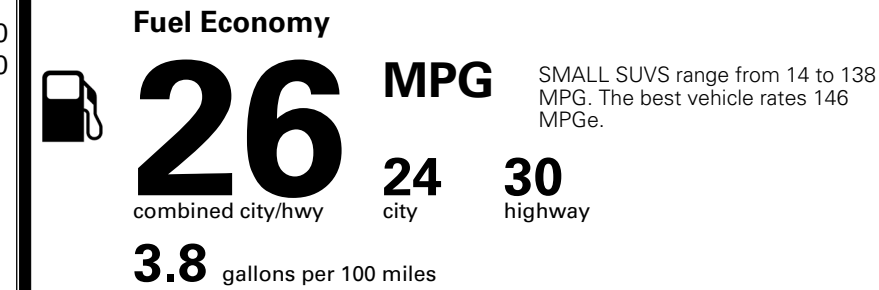

MSRP INCLUDING OPTIONS

\$ 31,285.00

INLAND FREIGHT AND HANDLING

\$ 1,495.00

TOTAL MANUFACTURER'S SUGGESTED RETAIL PRICE ▶

\$ 32,780.00

*Additional terms and conditions apply.
 **Kia Connect may be currently unavailable for some Model Year 2022 and newer vehicles sold or purchased in Massachusetts; please see owners.kia.com for more information.
 NOTE: When you purchase this vehicle, Kia America, Inc. collects personal information you provide to the dealership. For information on our collection and use of personal information and your rights, please see our Privacy Policy on www.kia.com.

TOTAL ADDITIONAL WEIGHT: 6.6

EPA DOT Fuel Economy and Environment

Gasoline Vehicle

You spend \$1,000 more in fuel costs over 5 years compared to the average new vehicle.

Annual fuel cost \$1,900

Actual results will vary for many reasons, including driving conditions and how you drive and maintain your vehicle. The average new vehicle gets 29 MPG and costs \$8,500 to fuel over 5 years. Cost estimates are based on 15,000 miles per year at \$ 3.30 per gallon. MPGe is miles per gasoline gallon equivalent. Vehicle emissions are a significant cause of climate change and smog.