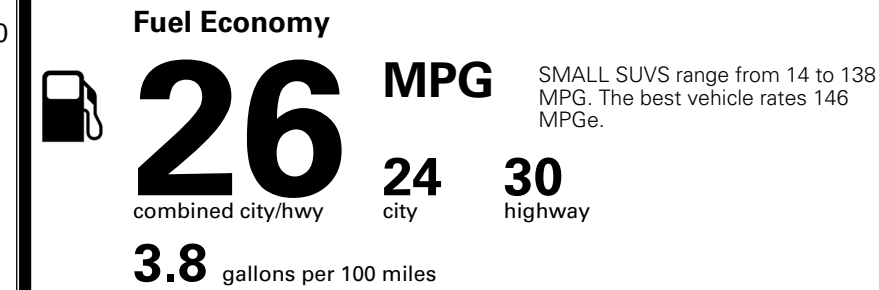

MSRP INCLUDING OPTIONS \$ 30,790.00

INLAND FREIGHT AND HANDLING \$ 1,495.00

TOTAL MANUFACTURER'S SUGGESTED RETAIL PRICE ▶ \$ 32,285.00

TOTAL ADDITIONAL WEIGHT: 6.6

*Additional terms and conditions apply.
 **Kia Connect may be currently unavailable for some Model Year 2022 and newer vehicles sold or purchased in Massachusetts; please see owners.kia.com for more information.
 NOTE: When you purchase this vehicle, Kia America, Inc. collects personal information you provide to the dealership. For information on our collection and use of personal information and your rights, please see our Privacy Policy on www.kia.com.

EPA DOT Fuel Economy and Environment

Gasoline Vehicle

You spend **\$1,000** more in fuel costs over 5 years compared to the average new vehicle.

Annual fuel cost **\$1,900**

Actual results will vary for many reasons, including driving conditions and how you drive and maintain your vehicle. The average new vehicle gets 29 MPG and costs \$8,500 to fuel over 5 years. Cost estimates are based on 15,000 miles per year at \$ 3.30 per gallon. MPGe is miles per gasoline gallon equivalent. Vehicle emissions are a significant cause of climate change and smog.