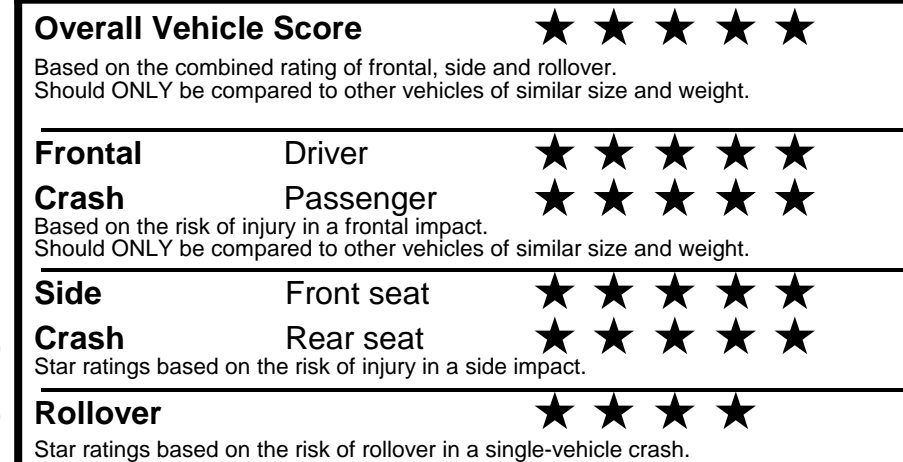

fueleconomy.gov

Calculate personalized estimates and compare vehicles

GOVERNMENT 5-STAR SAFETY RATINGS

Star ratings range from 1 to 5 stars (★★★★★) with 5 being the highest.
 Source: National Highway Traffic Safety Administration (NHTSA).
www.safercar.gov or 1-888-327-4236