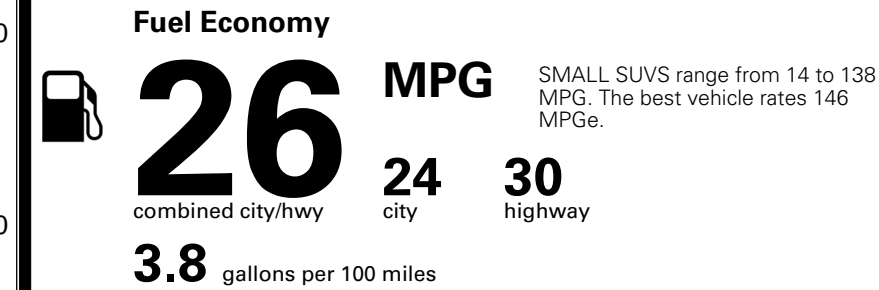

MSRP INCLUDING OPTIONS \$ 31,590.00

INLAND FREIGHT AND HANDLING \$ 1,495.00

TOTAL MANUFACTURER'S SUGGESTED RETAIL PRICE ▶ \$ 33,085.00

TOTAL ADDITIONAL WEIGHT: 6.6

*Additional terms and conditions apply.
 **Kia Connect may be currently unavailable for some Model Year 2022 and newer vehicles sold or purchased in Massachusetts; please see owners.kia.com for more information.
 NOTE: When you purchase this vehicle, Kia America, Inc. collects personal information you provide to the dealership. For information on our collection and use of personal information and your rights, please see our Privacy Policy on www.kia.com.

EPA DOT Fuel Economy and Environment

Gasoline Vehicle

You spend \$1,000 more in fuel costs over 5 years compared to the average new vehicle.

Annual fuel cost \$1,900

Actual results will vary for many reasons, including driving conditions and how you drive and maintain your vehicle. The average new vehicle gets 29 MPG and costs \$8,500 to fuel over 5 years. Cost estimates are based on 15,000 miles per year at \$ 3.30 per gallon. MPGe is miles per gasoline gallon equivalent. Vehicle emissions are a significant cause of climate change and smog.