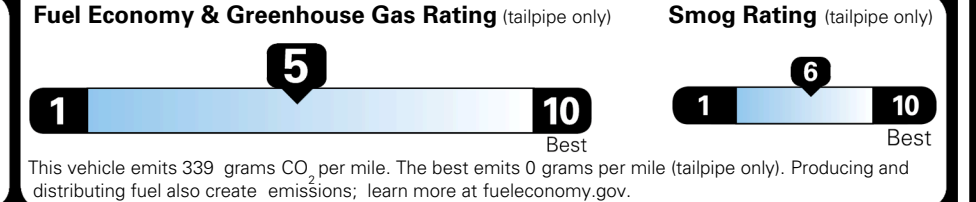

Actual results will vary for many reasons, including driving conditions and how you drive and maintain your vehicle. The average new vehicle gets 29 MPG and costs $8,500 to fuel over 5 years. Cost estimates are based on 15,000 miles per year at $ 3.30 per gallon. MPGe is miles per gasoline gallon equivalent. Vehicle emissions are a significant cause of climate change and smog.

fueleconomy.gov

Calculate personalized estimates and compare vehicles