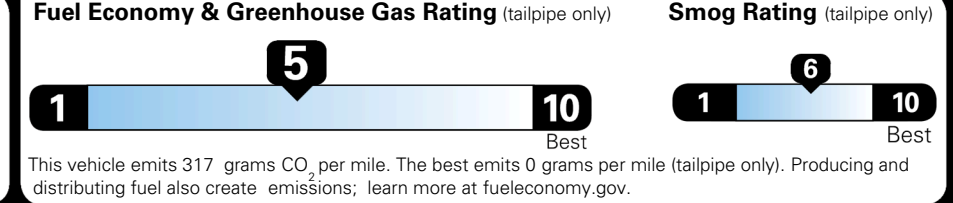

TOTAL ADDITIONAL WEIGHT: 4.4

EPA DOT Fuel Economy and Environment

Gasoline Vehicle

You spend
\$250
 more in fuel costs
 over 5 years
 compared to the
 average new vehicle.

Annual fuel cost
\$1,750

Actual results will vary for many reasons, including driving conditions and how you drive and maintain your vehicle. The average new vehicle gets 29 MPG and costs \$8,500 to fuel over 5 years. Cost estimates are based on 15,000 miles per year at \$ 3.30 per gallon. MPGe is miles per gasoline gallon equivalent. Vehicle emissions are a significant cause of climate change and smog.