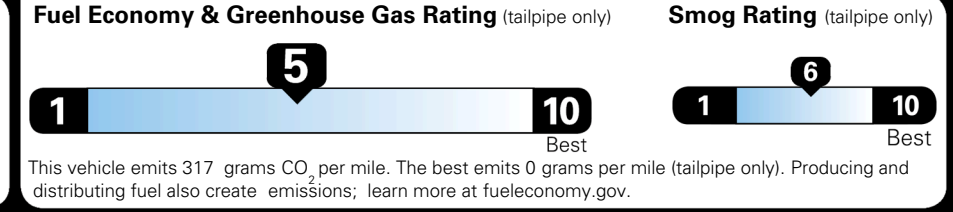

TOTAL ADDITIONAL WEIGHT: 4.4

EPA DOT Fuel Economy and Environment

Gasoline Vehicle

You spend **\$250** more in fuel costs over 5 years compared to the average new vehicle.

Annual fuel cost **\$1,750**

Actual results will vary for many reasons, including driving conditions and how you drive and maintain your vehicle. The average new vehicle gets 29 MPG and costs \$8,500 to fuel over 5 years. Cost estimates are based on 15,000 miles per year at \$ 3.30 per gallon. MPGe is miles per gasoline gallon equivalent. Vehicle emissions are a significant cause of climate change and smog.