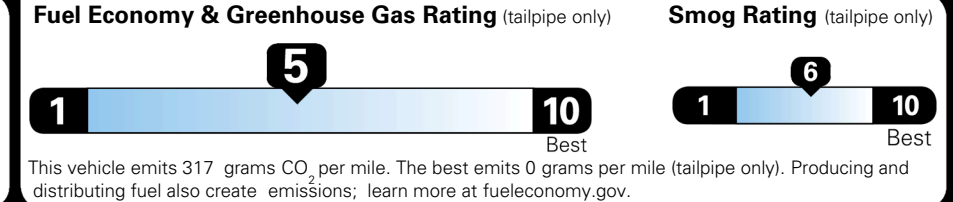

Actual results will vary for many reasons, including driving conditions and how you drive and maintain your vehicle. The average new vehicle gets 29 MPG and costs $8,500 to fuel over 5 years. Cost estimates are based on 15,000 miles per year at $ 3.30 per gallon. MPGe is miles per gasoline gallon equivalent. Vehicle emissions are a significant cause of climate change and smog.

fueleconomy.gov
Calculate personalized estimates and compare vehicles