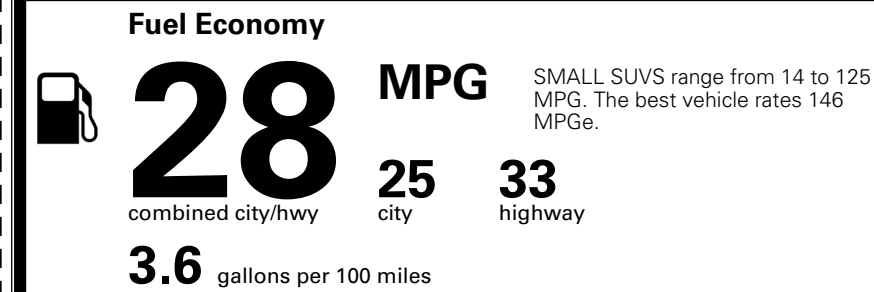

INLAND FREIGHT AND HANDLING

\$ 1,495.00

TOTAL MANUFACTURER'S SUGGESTED RETAIL PRICE ▶

\$ 33,975.00

EPA DOT Fuel Economy and Environment

Gasoline Vehicle

You spend \$250 more in fuel costs over 5 years compared to the average new vehicle.