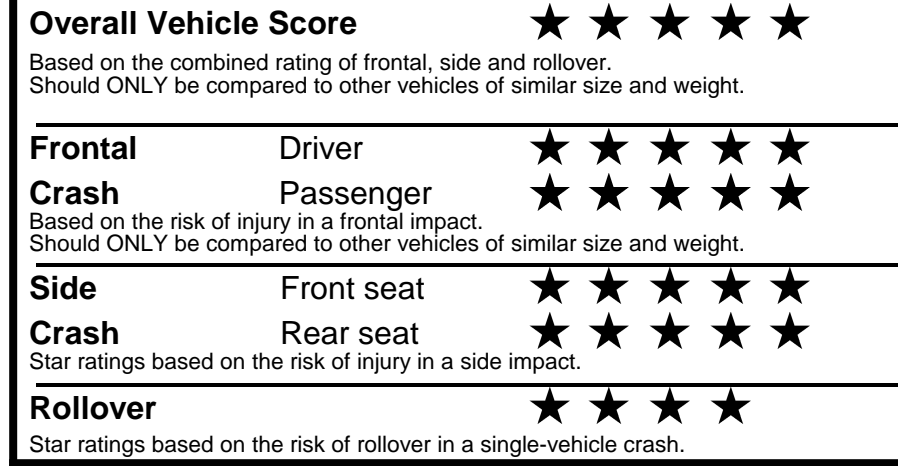

fueleconomy.gov
 Calculate personalized estimates and compare vehicles

GOVERNMENT 5-STAR SAFETY RATINGS

PARTS CONTENT INFORMATION

FOR VEHICLES IN THIS CAR LINE U.S./CANADIAN PARTS CONTENT: 55 %

MAJOR SOURCES OF FOREIGN PARTS: KOREA: 30%