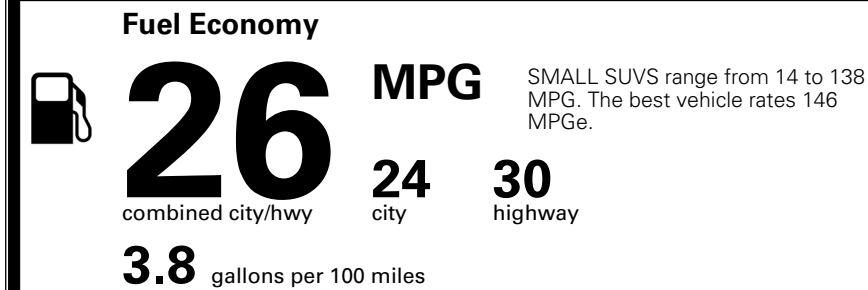

EPA DOT Fuel Economy and Environment

Gasoline Vehicle

You spend $1,000 more in fuel costs over 5 years compared to the average new vehicle.

Annual fuel cost $1,900