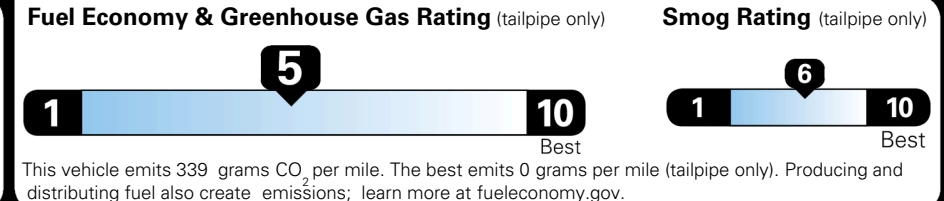

TOTAL ADDITIONAL WEIGHT: 6.6

EPA DOT Fuel Economy and Environment

Gasoline Vehicle

You spend \$1,000 more in fuel costs over 5 years compared to the average new vehicle.

Annual fuel cost \$1,900

Actual results will vary for many reasons, including driving conditions and how you drive and maintain your vehicle. The average new vehicle gets 29 MPG and costs \$8,500 to fuel over 5 years. Cost estimates are based on 15,000 miles per year at \$ 3.30 per gallon. MPGe is miles per gasoline gallon equivalent. Vehicle emissions are a significant cause of climate change and smog.