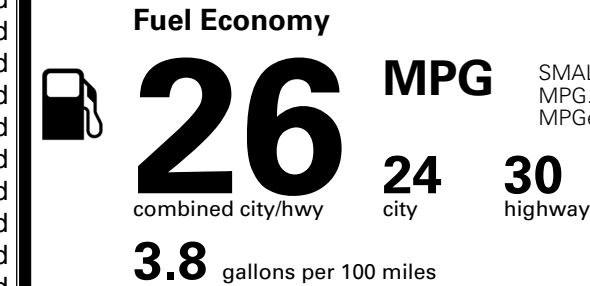

\$ 33,965.00

INLAND FREIGHT AND HANDLING

\$ 1,495.00

TOTAL MANUFACTURER'S SUGGESTED RETAIL PRICE ▶

\$ 35,460.00

*Additional terms and conditions apply.

**Kia Connect may be currently unavailable for some Model Year 2022 and newer vehicles sold or purchased in Massachusetts; please see owners.kia.com for more information.

TOTAL ADDITIONAL WEIGHT: 7.8

EPA DOT Fuel Economy and Environment

SMALL SUVs range from 14 to 138 MPG. The best vehicle rates 146 MPGe.

Gasoline Vehicle

You spend \$1,000 more in fuel costs over 5 years compared to the average new vehicle.