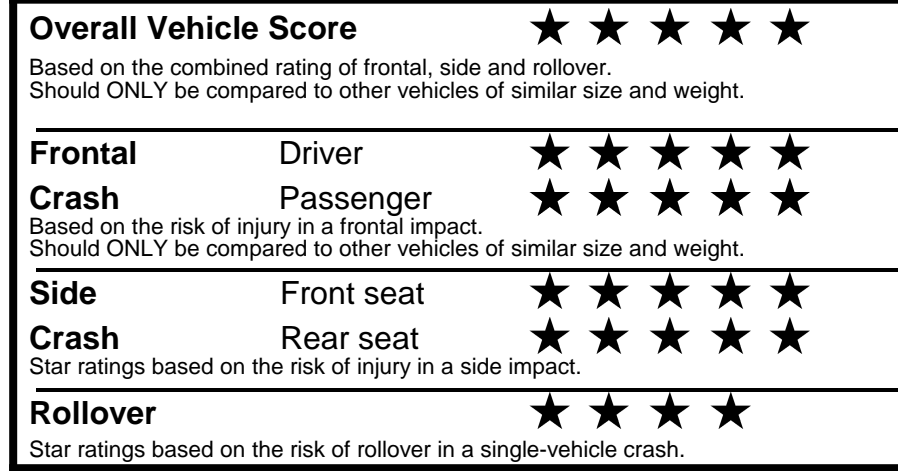

### GOVERNMENT 5-STAR SAFETY RATINGS

Star ratings range from 1 to 5 stars (★★★★★) with 5 being the highest. Source: National Highway Traffic Safety Administration (NHTSA). www.safercar.gov or 1-888-327-4236