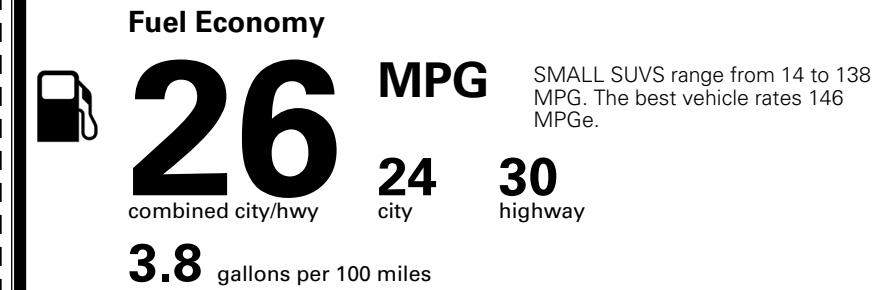

MSRP INCLUDING OPTIONS

\$ 33,960.00

INLAND FREIGHT AND HANDLING

\$ 1,495.00

TOTAL MANUFACTURER'S SUGGESTED RETAIL PRICE ▶

\$ 35,455.00

EPA DOT Fuel Economy and Environment

Gasoline Vehicle