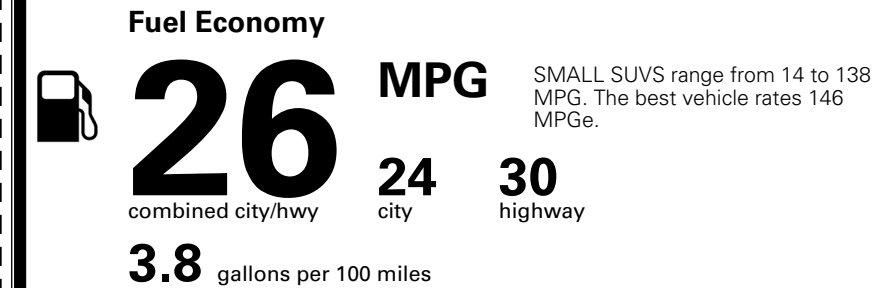

TOTAL MANUFACTURER'S SUGGESTED RETAIL PRICE ▶

\$ 35,085.00

EPA DOT Fuel Economy and Environment

Gasoline Vehicle

You spend \$1,000 more in fuel costs over 5 years compared to the average new vehicle.

Annual fuel cost \$1,900