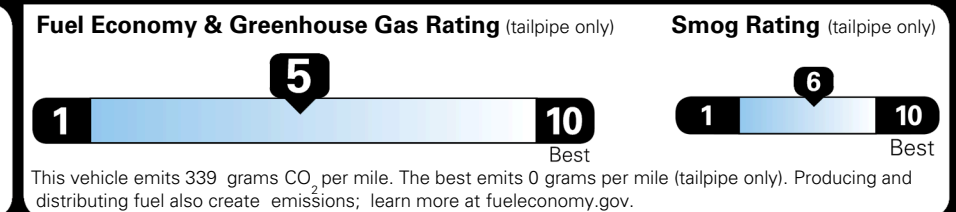

TOTAL MANUFACTURER'S SUGGESTED RETAIL PRICE ▶

\$ 35,085.00

EPA DOT Fuel Economy and Environment

Gasoline Vehicle

You spend \$1,000 more in fuel costs over 5 years compared to the average new vehicle.

Annual fuel cost \$1,900