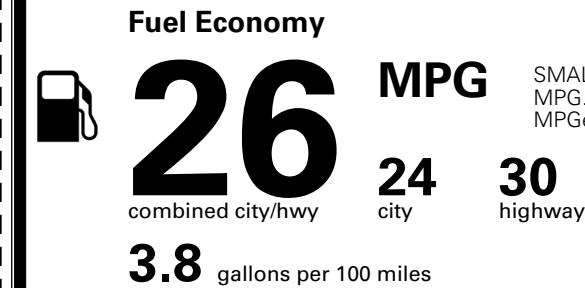

\$ 1,495.00

TOTAL MANUFACTURER'S SUGGESTED RETAIL PRICE ▶

\$ 35,580.00

*Additional terms and conditions apply.

**Kia Connect may be currently unavailable for some Model Year 2022 and newer vehicles sold or purchased in Massachusetts; please see owners.kia.com for more information.

TOTAL ADDITIONAL WEIGHT: 6.6

EPA DOT Fuel Economy and Environment

SMALL SUVs range from 14 to 138 MPG. The best vehicle rates 146 MPGe.

Gasoline Vehicle

You spend \$1,000 more in fuel costs over 5 years compared to the average new vehicle.