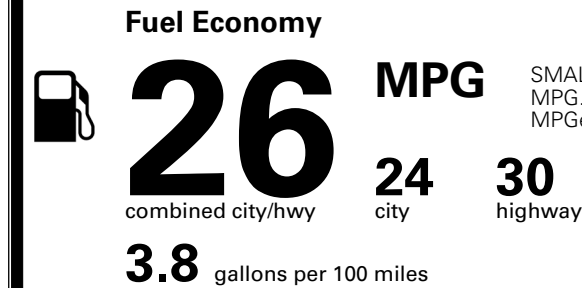

EPA DOT Fuel Economy and Environment

SMALL SUVs range from 14 to 138 MPG. The best vehicle rates 146 MPGe.

Gasoline Vehicle

You spend $1,000 more in fuel costs over 5 years compared to the average new vehicle.

Annual fuel cost $1,900