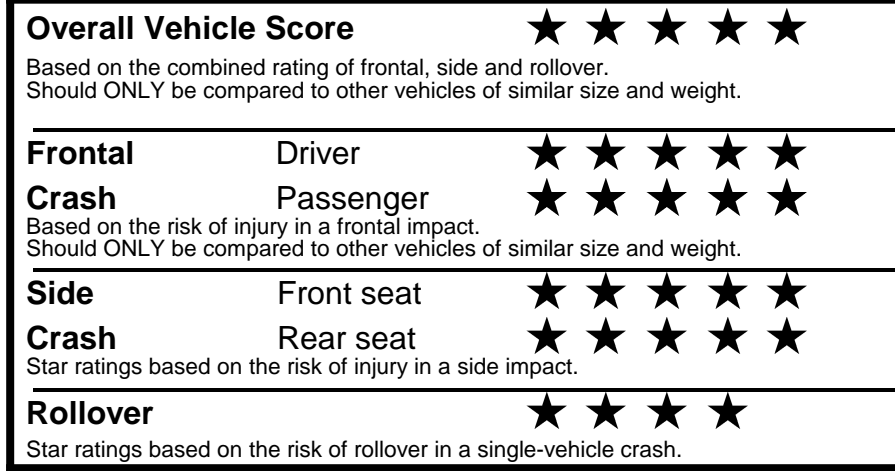

GOVERNMENT 5-STAR SAFETY RATINGS

PARTS CONTENT INFORMATION

FOR VEHICLES IN THIS CAR LINE U.S./CANADIAN PARTS CONTENT: 55 %

MAJOR SOURCES OF FOREIGN PARTS: KOREA: 30%

NOTE: PARTS CONTENT DOES NOT INCLUDE FINAL ASSEMBLY, DISTRIBUTION, OR OTHER NON-PARTS COSTS.

Star ratings range from 1 to 5 stars (★★★★★) with 5 being the highest.
Source: National Highway Traffic Safety Administration (NHTSA).
www.safercar.gov or 1-888-327-4236

FOR THIS VEHICLE FINAL ASSEMBLY POINT: WEST POINT, GA, USA

Manufacturer's suggested retail price includes Manufacturer's recommended pre-delivery service. License and title fees, state and local taxes and other dealer installed options and accessories are not included in the manufacturer's suggested retail price.

COUNTRY OF ORIGIN ENGINE (MOTOR): USA
TRANSMISSION: USA