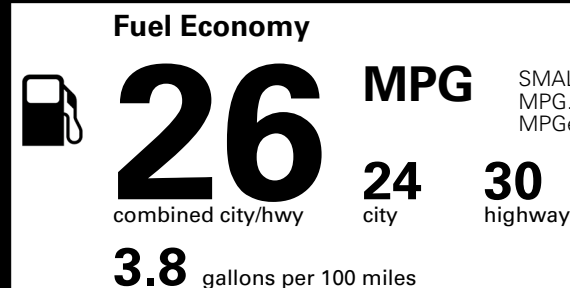

MSRP INCLUDING OPTIONS \$ 33,085.00

INLAND FREIGHT AND HANDLING \$ 1,495.00

TOTAL MANUFACTURER'S SUGGESTED RETAIL PRICE ▶ \$ 34,580.00

TOTAL ADDITIONAL WEIGHT: 6.6

EPA DOT Fuel Economy and Environment

Gasoline Vehicle

SMALL SUVs range from 14 to 138 MPG. The best vehicle rates 146 MPGe.

You spend \$1,000 more in fuel costs over 5 years compared to the average new vehicle.

Annual fuel cost \$1,900

This vehicle emits 339 grams CO₂ per mile. The best emits 0 grams per mile (tailpipe only). Producing and distributing fuel also create emissions; learn more at fueleconomy.gov.