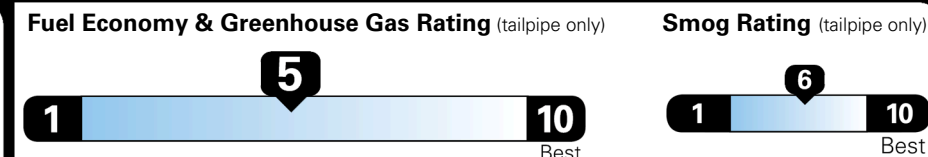

MSRP INCLUDING OPTIONS \$ 33,085.00

INLAND FREIGHT AND HANDLING \$ 1,495.00

TOTAL MANUFACTURER'S SUGGESTED RETAIL PRICE ▶ \$ 34,580.00

TOTAL ADDITIONAL WEIGHT: 6.6

EPA DOT Fuel Economy and Environment

Gasoline Vehicle

SMALL SUVs range from 14 to 138 MPG. The best vehicle rates 146 MPGe.

You spend \$1,000 more in fuel costs over 5 years compared to the average new vehicle.

Annual fuel cost \$1,900

This vehicle emits 339 grams CO₂ per mile. The best emits 0 grams per mile (tailpipe only). Producing and distributing fuel also create emissions; learn more at fueleconomy.gov.