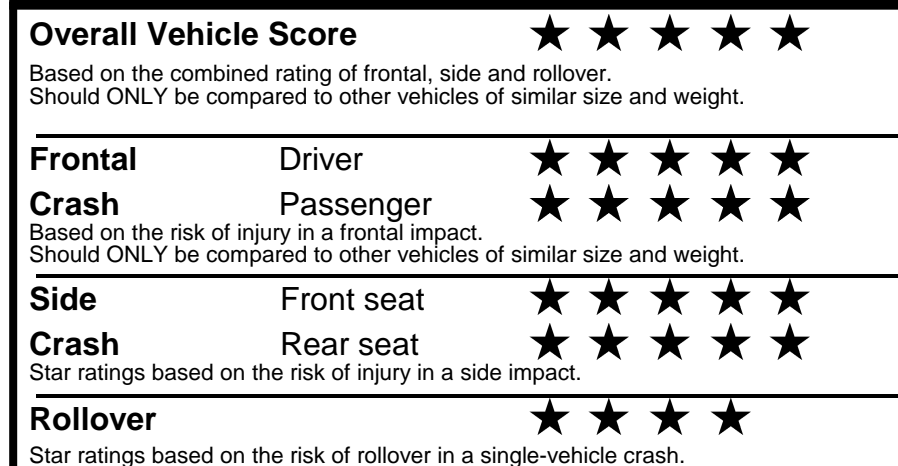

### GOVERNMENT 5-STAR SAFETY RATINGS

Star ratings range from 1 to 5 stars (★★★★★) with 5 being the highest.  
 Source: National Highway Traffic Safety Administration (NHTSA).  
[www.safercar.gov](http://www.safercar.gov) or 1-888-327-4236