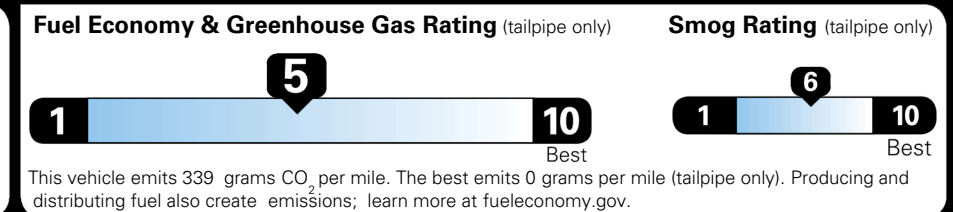

### EPA DOT Fuel Economy and Environment

Gasoline Vehicle

**You spend \$1,000 more in fuel costs over 5 years** compared to the average new vehicle.

**Annual fuel cost \$1,900**

Actual results will vary for many reasons, including driving conditions and how you drive and maintain your vehicle. The average new vehicle gets 29 MPG and costs \$8,500 to fuel over 5 years. Cost estimates are based on 15,000 miles per year at \$ 3.30 per gallon. MPGe is miles per gasoline gallon equivalent. Vehicle emissions are a significant cause of climate change and smog.