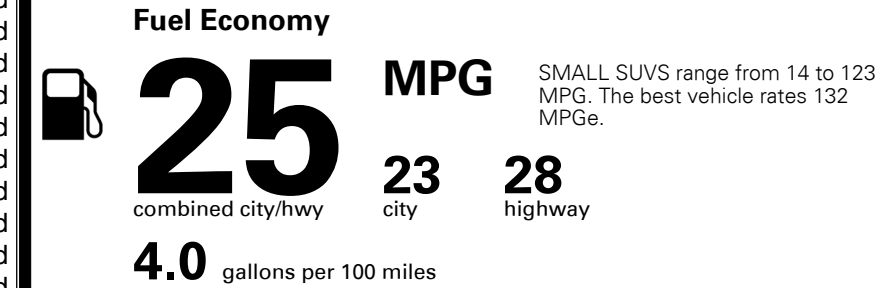

EPA DOT Fuel Economy and Environment

Gasoline Vehicle

You spend $750 more in fuel costs over 5 years compared to the average new vehicle.

Annual fuel cost
$1,750