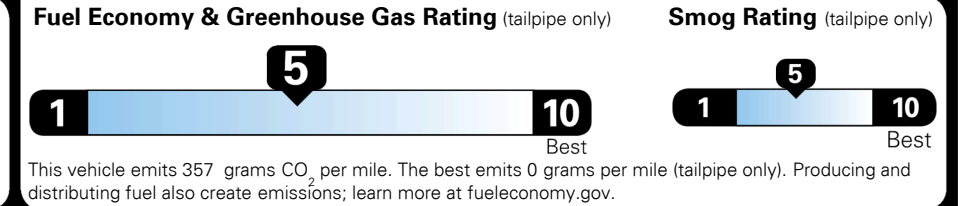

EPA DOT Fuel Economy and Environment

Gasoline Vehicle

You spend \$750 more in fuel costs over 5 years compared to the average new vehicle.

Annual fuel cost
\$1,750

Actual results will vary for many reasons, including driving conditions and how you drive and maintain your vehicle. The average new vehicle gets 28 MPG and costs \$8,000 to fuel over 5 years. Cost estimates are based on 15,000 miles per year at \$ 2.95 per gallon. MPGe is miles per gasoline gallon equivalent. Vehicle emissions are a significant cause of climate change and smog.