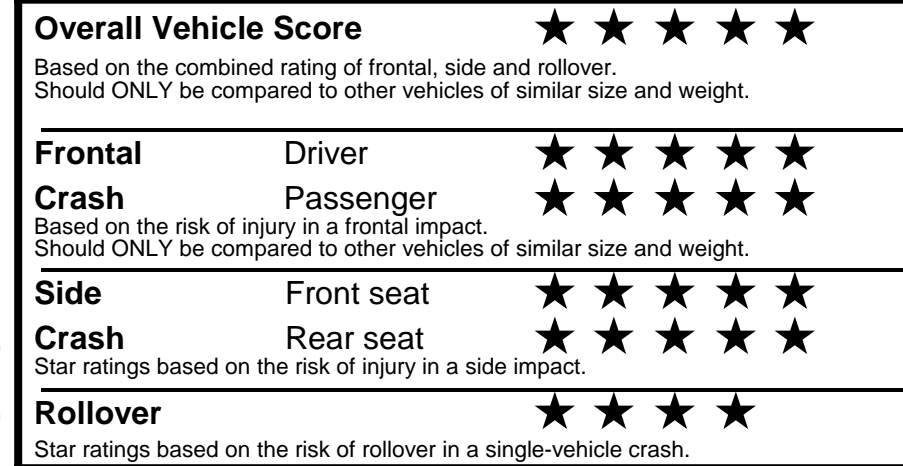

fueleconomy.gov

Calculate personalized estimates and compare vehicles

GOVERNMENT 5-STAR SAFETY RATINGS

Star ratings range from 1 to 5 stars (★★★★★) with 5 being the highest.
 Source: National Highway Traffic Safety Administration (NHTSA).
www.safercar.gov or 1-888-327-4236