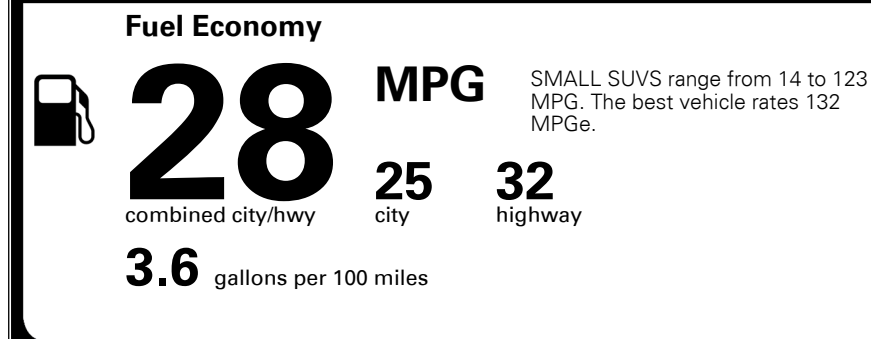

TOTAL ADDITIONAL WEIGHT: 6.6

EPA DOT Fuel Economy and Environment

Gasoline Vehicle

You save \$0
 in fuel costs over 5 years compared to the average new vehicle.

Annual fuel cost \$1,600

Actual results will vary for many reasons, including driving conditions and how you drive and maintain your vehicle. The average new vehicle gets 28 MPG and costs \$8,000 to fuel over 5 years. Cost estimates are based on 15,000 miles per year at \$ 2.95 per gallon. MPGe is miles per gasoline gallon equivalent. Vehicle emissions are a significant cause of climate change and smog.