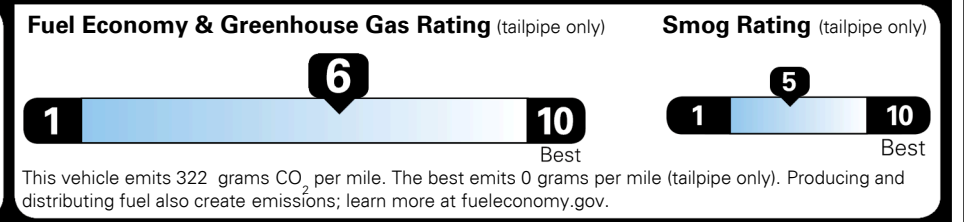

TOTAL ADDITIONAL WEIGHT: 6.6

EPA DOT Fuel Economy and Environment

Gasoline Vehicle

You save \$0
 in fuel costs over 5 years compared to the average new vehicle.

Annual fuel cost \$1,600

Actual results will vary for many reasons, including driving conditions and how you drive and maintain your vehicle. The average new vehicle gets 28 MPG and costs \$8,000 to fuel over 5 years. Cost estimates are based on 15,000 miles per year at \$ 2.95 per gallon. MPGe is miles per gasoline gallon equivalent. Vehicle emissions are a significant cause of climate change and smog.