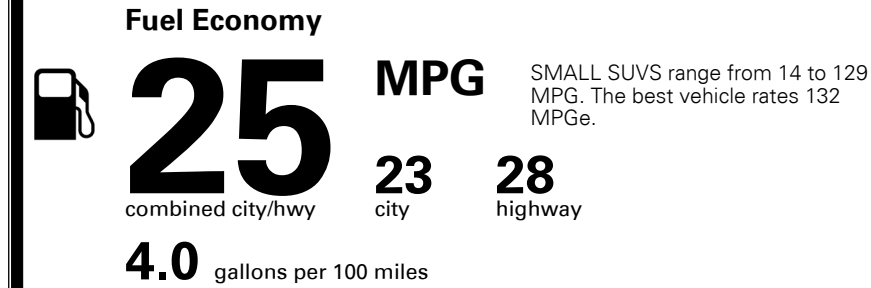

EPA DOT Fuel Economy and Environment

Gasoline Vehicle

You spend $750 more in fuel costs over 5 years compared to the average new vehicle.

Annual fuel cost $1,750