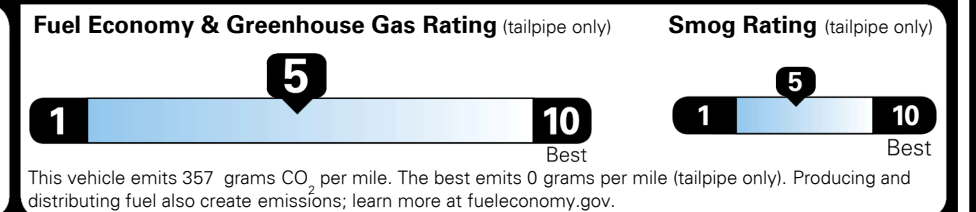

\$395.00
 \$155.00

MSRP INCLUDING OPTIONS

\$ 35,840.00

INLAND FREIGHT AND HANDLING

\$ 1,295.00

TOTAL MANUFACTURER'S SUGGESTED RETAIL PRICE ▶

\$ 37,135.00

TOTAL ADDITIONAL WEIGHT: 6.6

EPA DOT Fuel Economy and Environment

Gasoline Vehicle

You spend \$750 more in fuel costs over 5 years compared to the average new vehicle.

Annual fuel cost \$1,750

Actual results will vary for many reasons, including driving conditions and how you drive and maintain your vehicle. The average new vehicle gets 28 MPG and costs \$8,000 to fuel over 5 years. Cost estimates are based on 15,000 miles per year at \$ 2.95 per gallon. MPGe is miles per gasoline gallon equivalent. Vehicle emissions are a significant cause of climate change and smog.