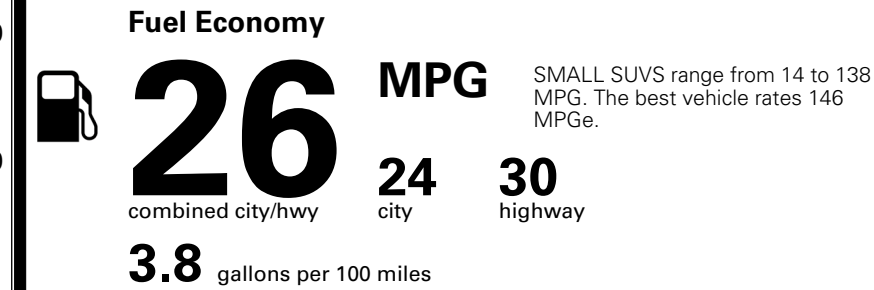

MANUFACTURER'S SUGGESTED RETAIL PRICE ▶

ADDITIONAL INSTALLED EQUIPMENT:
(In addition to or in place of standard features)
X-Line Premium Package
- Panoramic Sunroof w/ Power Sunshade
- Smart Power Liftgate
- LED Interior Lighting
Carpeted Floor Mats

$ 33,090.00

$1,500.00

$200.00

MSRP INCLUDING OPTIONS $ 34,790.00

INLAND FREIGHT AND HANDLING $ 1,495.00

TOTAL MANUFACTURER'S SUGGESTED RETAIL PRICE ▶ $ 36,285.00

EPA DOT Fuel Economy and Environment