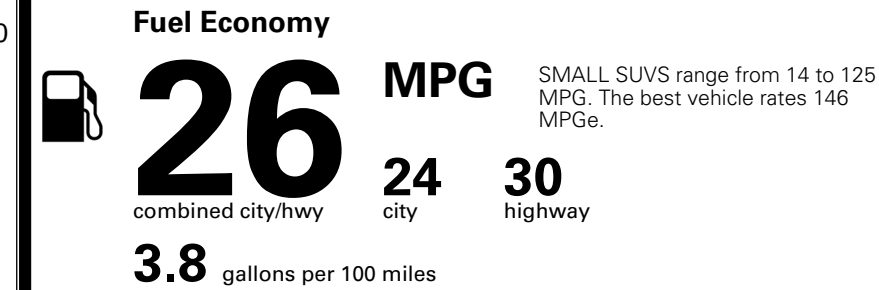

\$200.00

MSRP INCLUDING OPTIONS

\$ 33,290.00

INLAND FREIGHT AND HANDLING

\$ 1,495.00

TOTAL MANUFACTURER'S SUGGESTED RETAIL PRICE ▶

\$ 34,785.00

*Additional terms and conditions apply.
 **Kia Connect may be currently unavailable for some Model Year 2022 and newer vehicles sold or purchased in Massachusetts; please see owners.kia.com for more information.
 NOTE: When you purchase this vehicle, Kia America, Inc. collects personal information you provide to the dealership. For information on our collection and use of personal information and your rights, please see our Privacy Policy on www.kia.com.

TOTAL ADDITIONAL WEIGHT: 6.6

EPA DOT Fuel Economy and Environment

Gasoline Vehicle

You spend \$1,000 more in fuel costs over 5 years compared to the average new vehicle.

Annual fuel cost \$1,900

Actual results will vary for many reasons, including driving conditions and how you drive and maintain your vehicle. The average new vehicle gets 29 MPG and costs \$8,500 to fuel over 5 years. Cost estimates are based on 15,000 miles per year at \$ 3.30 per gallon. MPGe is miles per gasoline gallon equivalent. Vehicle emissions are a significant cause of climate change and smog.