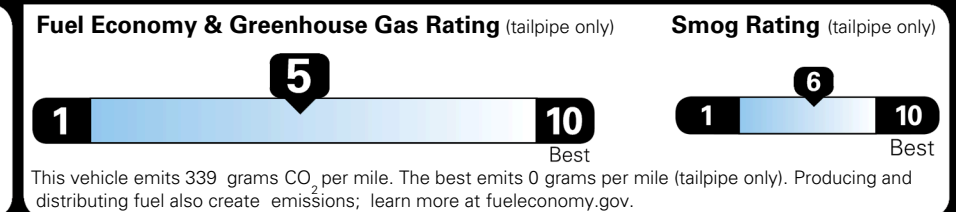

TOTAL ADDITIONAL WEIGHT: 6.6

EPA DOT Fuel Economy and Environment

Gasoline Vehicle

You spend \$1,000 more in fuel costs over 5 years compared to the average new vehicle.

Annual fuel cost \$1,900

Actual results will vary for many reasons, including driving conditions and how you drive and maintain your vehicle. The average new vehicle gets 29 MPG and costs \$8,500 to fuel over 5 years. Cost estimates are based on 15,000 miles per year at \$ 3.30 per gallon. MPGe is miles per gasoline gallon equivalent. Vehicle emissions are a significant cause of climate change and smog.