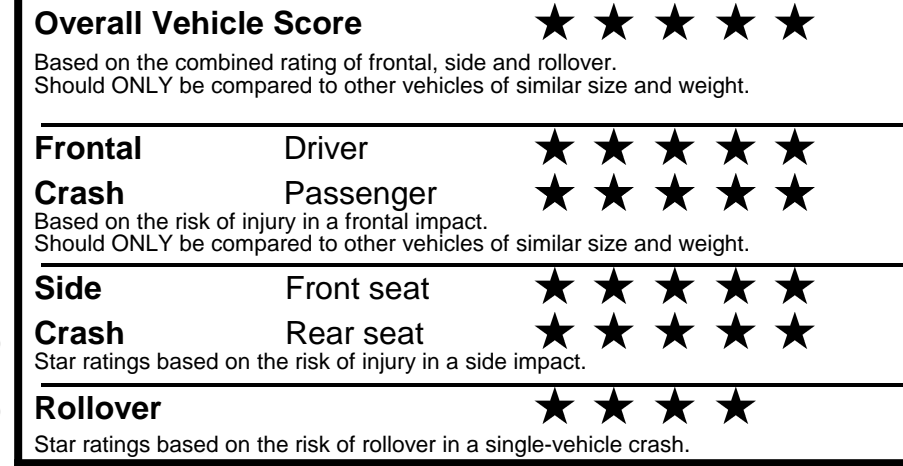

GOVERNMENT 5-STAR SAFETY RATINGS

PARTS CONTENT INFORMATION

FOR VEHICLES IN THIS CAR LINE U.S./CANADIAN PARTS CONTENT: 55 %

MAJOR SOURCES OF FOREIGN PARTS: KOREA: 30%

NOTE: PARTS CONTENT DOES NOT INCLUDE FINAL ASSEMBLY, DISTRIBUTION, OR OTHER NON-PARTS COSTS.

FOR THIS VEHICLE FINAL ASSEMBLY POINT: WEST POINT, GA, USA

COUNTRY OF ORIGIN ENGINE (MOTOR): USA

TRANSMISSION: USA

Star ratings range from 1 to 5 stars (★★★★★) with 5 being the highest.
Source: National Highway Traffic Safety Administration (NHTSA).
www.safercar.gov or 1-888-327-4236

Manufacturer's suggested retail price includes Manufacturer's recommended pre-delivery service. License and title fees, state and local taxes and other dealer installed options and accessories are not included in the manufacturer's suggested retail price.