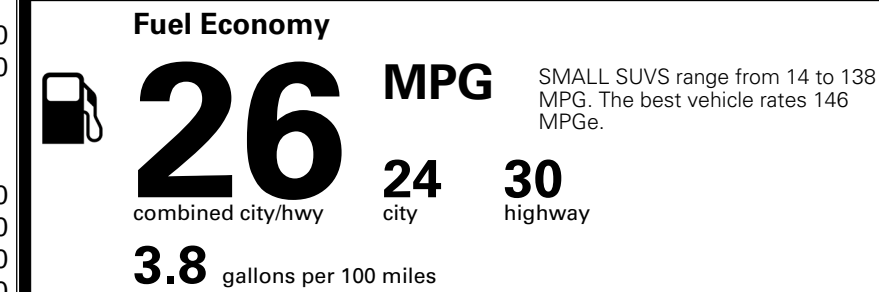

MSRP INCLUDING OPTIONS \$ 35,855.00

INLAND FREIGHT AND HANDLING \$ 1,495.00

TOTAL MANUFACTURER'S SUGGESTED RETAIL PRICE ▶ \$ 37,350.00

TOTAL ADDITIONAL WEIGHT: 16.6

*Additional terms and conditions apply.
 **Kia Connect may be currently unavailable for some Model Year 2022 and newer vehicles sold or purchased in Massachusetts; please see owners.kia.com for more information.
 NOTE: When you purchase this vehicle, Kia America, Inc. collects personal information you provide to the dealership. For information on our collection and use of personal information and your rights, please see our Privacy Policy on www.kia.com.

EPA DOT Fuel Economy and Environment

Gasoline Vehicle

You spend \$1,000 more in fuel costs over 5 years compared to the average new vehicle.

Annual fuel cost \$1,900

Actual results will vary for many reasons, including driving conditions and how you drive and maintain your vehicle. The average new vehicle gets 29 MPG and costs \$8,500 to fuel over 5 years. Cost estimates are based on 15,000 miles per year at \$ 3.30 per gallon. MPGe is miles per gasoline gallon equivalent. Vehicle emissions are a significant cause of climate change and smog.