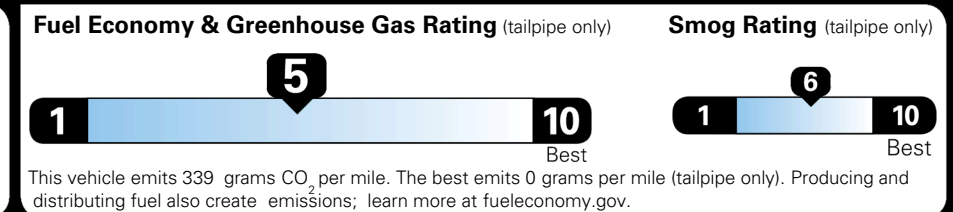

TOTAL ADDITIONAL WEIGHT: 6.6

EPA DOT Fuel Economy and Environment

Gasoline Vehicle

You spend \$1,000 more in fuel costs over 5 years compared to the average new vehicle.

Annual fuel cost \$1,900

Actual results will vary for many reasons, including driving conditions and how you drive and maintain your vehicle. The average new vehicle gets 29 MPG and costs \$8,500 to fuel over 5 years. Cost estimates are based on 15,000 miles per year at \$ 3.30 per gallon. MPGe is miles per gasoline gallon equivalent. Vehicle emissions are a significant cause of climate change and smog.