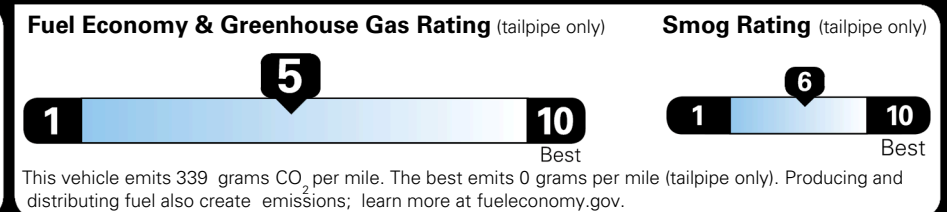

WARRANTY
 10 Year/100,000 Mile Limited Powertrain Warranty
 5 Year/60,000 Mile Limited Basic Warranty
 5 Year/60,000 Mile Roadside Assistance

MANUFACTURER'S SUGGESTED RETAIL PRICE ▶

\$ 33,090.00

ADDITIONAL INSTALLED EQUIPMENT:
 (In addition to or in place of standard features)
 Glacial White Pearl Paint \$495.00
 X-Line Premium Package \$1,500.00
 - Panoramic Sunroof w/ Power Sunshade
 - Smart Power Liftgate
 - LED Interior Lighting
 Carpeted Floor Mats \$200.00

TOTAL ADDITIONAL WEIGHT: 6.6

EPA DOT Fuel Economy and Environment

Gasoline Vehicle

You spend \$1,000 more in fuel costs over 5 years compared to the average new vehicle.

Annual fuel cost \$1,900

Actual results will vary for many reasons, including driving conditions and how you drive and maintain your vehicle. The average new vehicle gets 29 MPG and costs \$8,500 to fuel over 5 years. Cost estimates are based on 15,000 miles per year at \$ 3.30 per gallon. MPGe is miles per gasoline gallon equivalent. Vehicle emissions are a significant cause of climate change and smog.