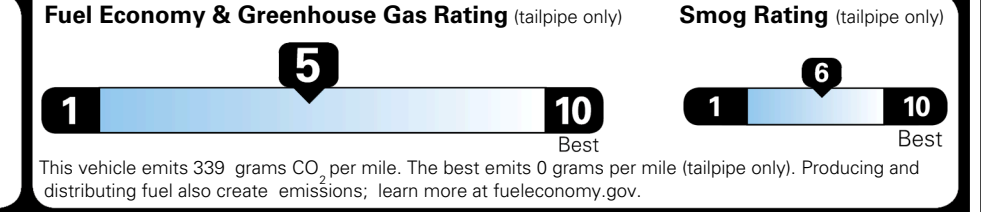

MSRP INCLUDING OPTIONS \$ 33,340.00

INLAND FREIGHT AND HANDLING \$ 1,445.00

TOTAL MANUFACTURER'S SUGGESTED RETAIL PRICE ▶ \$ 34,785.00

TOTAL ADDITIONAL WEIGHT: 8.7

*Additional terms and conditions apply.
 **Kia Connect may be currently unavailable for some Model Year 2022 and newer vehicles sold or purchased in Massachusetts; please see owners.kia.com for more information.
 NOTE: When you purchase this vehicle, Kia America, Inc. collects personal information you provide to the dealership. For information on our collection and use of personal information and your rights, please see our Privacy Policy on www.kia.com.

EPA DOT Fuel Economy and Environment

Gasoline Vehicle

You spend \$1,000 more in fuel costs over 5 years compared to the average new vehicle.

Annual fuel cost \$1,900

Actual results will vary for many reasons, including driving conditions and how you drive and maintain your vehicle. The average new vehicle gets 29 MPG and costs \$8,500 to fuel over 5 years. Cost estimates are based on 15,000 miles per year at \$ 3.30 per gallon. MPGe is miles per gasoline gallon equivalent. Vehicle emissions are a significant cause of climate change and smog.