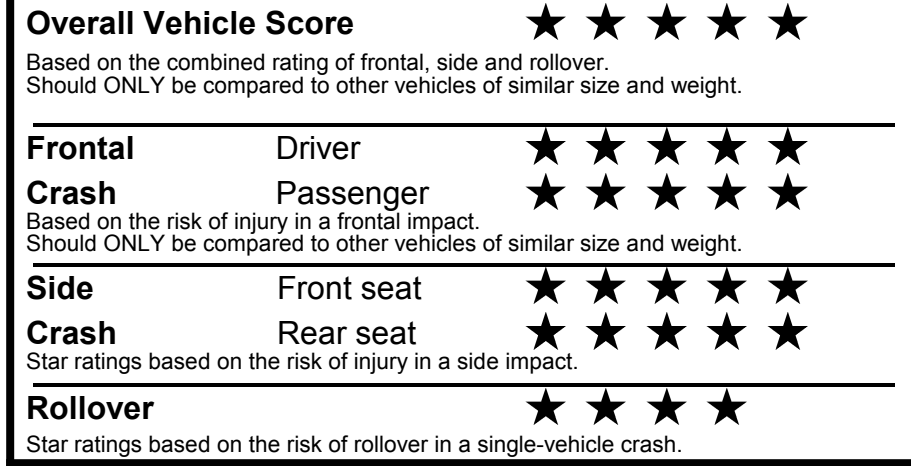

fueleconomy.gov
 Calculate personalized estimates and compare vehicles

Smartphone QR Code

GOVERNMENT 5-STAR SAFETY RATINGS

PARTS CONTENT INFORMATION

FOR VEHICLES IN THIS CAR LINE U.S./CANADIAN PARTS CONTENT: 55 %