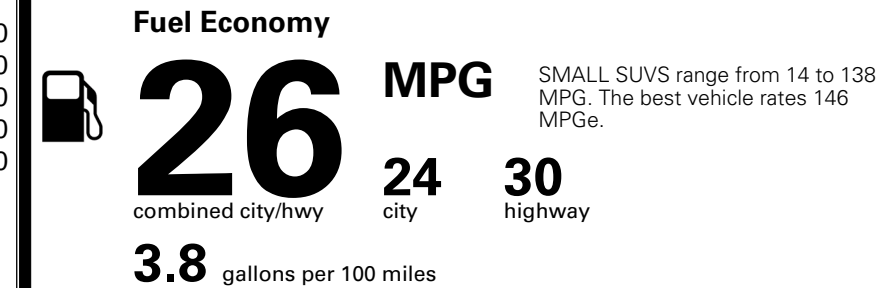

MSRP INCLUDING OPTIONS \$ 34,135.00

INLAND FREIGHT AND HANDLING \$ 1,495.00

TOTAL MANUFACTURER'S SUGGESTED RETAIL PRICE ▶ \$ 35,630.00

TOTAL ADDITIONAL WEIGHT: 12.2

*Additional terms and conditions apply.
 **Kia Connect may be currently unavailable for some Model Year 2022 and newer vehicles sold or purchased in Massachusetts; please see owners.kia.com for more information.
 NOTE: When you purchase this vehicle, Kia America, Inc. collects personal information you provide to the dealership. For information on our collection and use of personal information and your rights, please see our Privacy Policy on www.kia.com.

EPA DOT Fuel Economy and Environment

Gasoline Vehicle

You spend \$1,000 more in fuel costs over 5 years compared to the average new vehicle.

Annual fuel cost \$1,900

Actual results will vary for many reasons, including driving conditions and how you drive and maintain your vehicle. The average new vehicle gets 29 MPG and costs \$8,500 to fuel over 5 years. Cost estimates are based on 15,000 miles per year at \$ 3.30 per gallon. MPGe is miles per gasoline gallon equivalent. Vehicle emissions are a significant cause of climate change and smog.