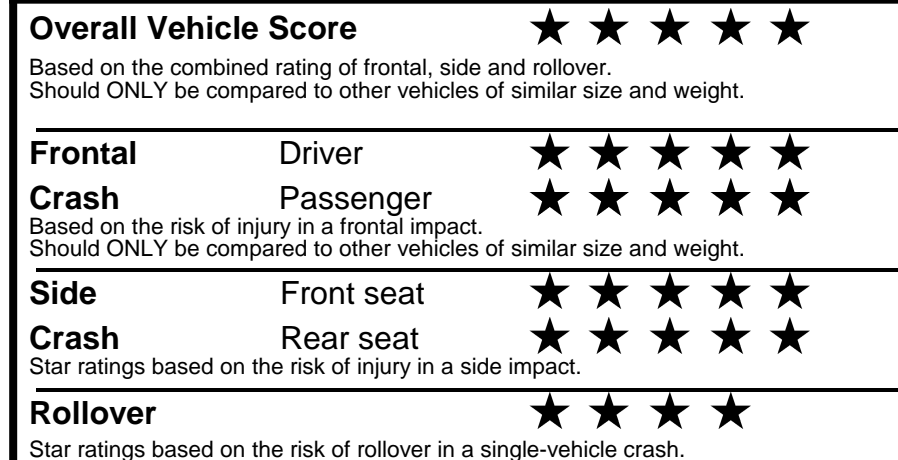

GOVERNMENT 5-STAR SAFETY RATINGS

PARTS CONTENT INFORMATION

FOR VEHICLES IN THIS CAR LINE U.S./CANADIAN PARTS CONTENT: 55 %

MAJOR SOURCES OF FOREIGN PARTS: KOREA: 30%

NOTE: PARTS CONTENT DOES NOT INCLUDE FINAL ASSEMBLY, DISTRIBUTION, OR OTHER NON-PARTS COSTS.

Star ratings range from 1 to 5 stars (★★★★★) with 5 being the highest. Source: National Highway Traffic Safety Administration (NHTSA). www.safercar.gov or 1-888-327-4236

FOR THIS VEHICLE FINAL ASSEMBLY POINT: WEST POINT, GA, USA

Manufacturer's suggested retail price includes Manufacturer's recommended pre-delivery service. License and title fees, state and local taxes and other dealer installed options and accessories are not included in the manufacturer's suggested retail price.

COUNTRY OF ORIGIN ENGINE (MOTOR): USA

TRANSMISSION: USA