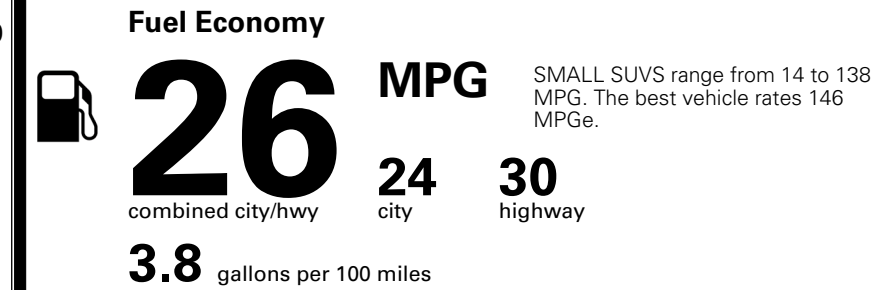

\$200.00

MSRP INCLUDING OPTIONS

\$ 33,290.00

INLAND FREIGHT AND HANDLING

\$ 1,495.00

TOTAL MANUFACTURER'S SUGGESTED RETAIL PRICE ▶

\$ 34,785.00

*Additional terms and conditions apply.
 **Kia Connect may be currently unavailable for some Model Year 2022 and newer vehicles sold or purchased in Massachusetts; please see owners.kia.com for more information.
 NOTE: When you purchase this vehicle, Kia America, Inc. collects personal information you provide to the dealership. For information on our collection and use of personal information and your rights, please see our Privacy Policy on www.kia.com.

TOTAL ADDITIONAL WEIGHT: 6.6

EPA DOT Fuel Economy and Environment

Gasoline Vehicle

You spend \$1,000 more in fuel costs over 5 years compared to the average new vehicle.

Annual fuel cost \$1,900

Actual results will vary for many reasons, including driving conditions and how you drive and maintain your vehicle. The average new vehicle gets 29 MPG and costs \$8,500 to fuel over 5 years. Cost estimates are based on 15,000 miles per year at \$ 3.30 per gallon. MPGe is miles per gasoline gallon equivalent. Vehicle emissions are a significant cause of climate change and smog.