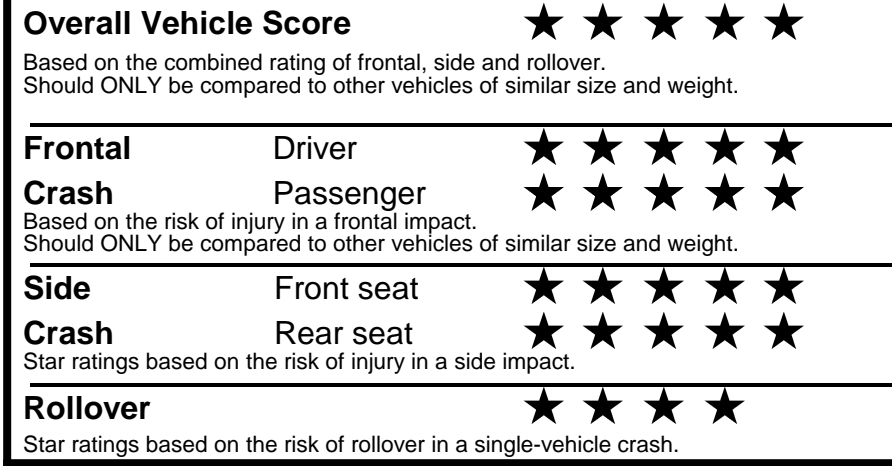

GOVERNMENT 5-STAR SAFETY RATINGS

PARTS CONTENT INFORMATION

FOR VEHICLES IN THIS CAR LINE U.S./CANADIAN PARTS CONTENT: 55 %

MAJOR SOURCES OF FOREIGN PARTS: KOREA: 30%

NOTE: PARTS CONTENT DOES NOT INCLUDE FINAL ASSEMBLY, DISTRIBUTION, OR OTHER NON-PARTS COSTS.

FOR THIS VEHICLE FINAL ASSEMBLY POINT: WEST POINT, GA, USA

COUNTRY OF ORIGIN ENGINE (MOTOR): USA

TRANSMISSION: USA

*Additional terms and conditions apply.
**Kia Connect may be currently unavailable for some Model Year 2022 and newer vehicles sold or purchased in Massachusetts; please see owners.kia.com for more information.
NOTE: When you purchase this vehicle, Kia America, Inc. collects personal information you provide to the dealership. For information on our collection and use of personal information and your rights, please see our Privacy Policy on www.kia.com.

TOTAL ADDITIONAL WEIGHT: 6.6

Star ratings range from 1 to 5 stars (★★★★★) with 5 being the highest.
Source: National Highway Traffic Safety Administration (NHTSA).
www.safercar.gov or 1-888-327-4236

Manufacturer's suggested retail price includes Manufacturer's recommended pre-delivery service. License and title fees, state and local taxes and other dealer installed options and accessories are not included in the manufacturer's suggested retail price.