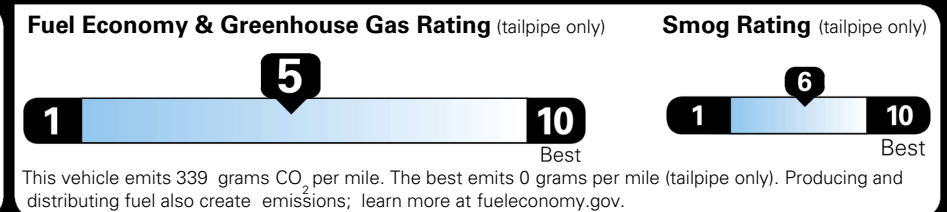

Actual results will vary for many reasons, including driving conditions and how you drive and maintain your vehicle. The average new vehicle gets 29 MPG and costs $8,500 to fuel over 5 years. Cost estimates are based on 15,000 miles per year at $ 3.30 per gallon. MPGe is miles per gasoline gallon equivalent. Vehicle emissions are a significant cause of climate change and smog.

fueleconomy.gov
Calculate personalized estimates and compare vehicles