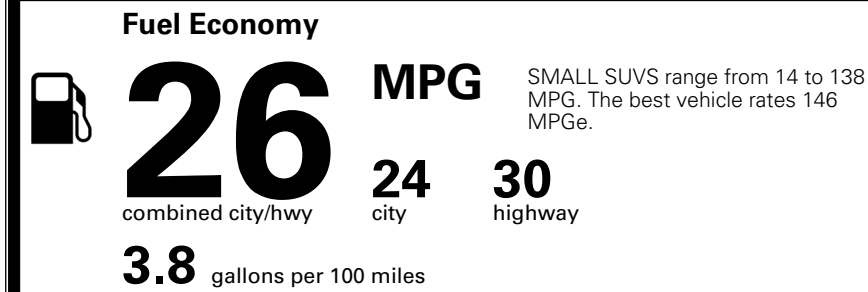

WARRANTY
 10 Year/100,000 Mile Limited Powertrain Warranty
 5 Year/60,000 Mile Limited Basic Warranty
 5 Year/60,000 Mile Roadside Assistance

MANUFACTURER'S SUGGESTED RETAIL PRICE ►

ADDITIONAL INSTALLED EQUIPMENT:
 (In addition to or in place of standard features)
 Glacial White Pearl Paint \$495.00
 X-Line Premium Package \$1,500.00
 - Panoramic Sunroof w/ Power Sunshade
 - Smart Power Liftgate
 - LED Interior Lighting
 Carpeted Floor Mats \$200.00

MSRP INCLUDING OPTIONS \$ 35,285.00

INLAND FREIGHT AND HANDLING \$ 1,495.00

TOTAL MANUFACTURER'S SUGGESTED RETAIL PRICE ► \$ 36,780.00

EPA DOT Fuel Economy and Environment

Gasoline Vehicle

You spend \$1,000 more in fuel costs over 5 years compared to the average new vehicle.