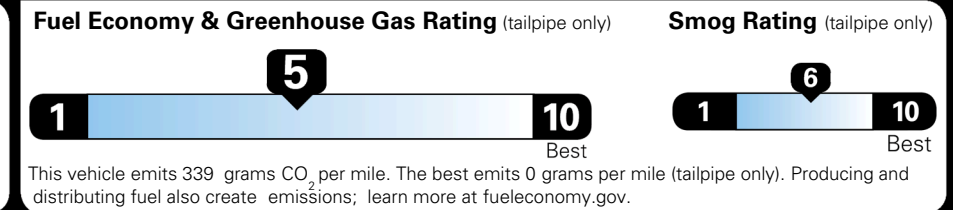

EPA DOT Fuel Economy and Environment

Gasoline Vehicle

You spend \$1,000 more in fuel costs over 5 years compared to the average new vehicle.

Annual fuel cost \$1,900

Actual results will vary for many reasons, including driving conditions and how you drive and maintain your vehicle. The average new vehicle gets 29 MPG and costs \$8,500 to fuel over 5 years. Cost estimates are based on 15,000 miles per year at \$ 3.30 per gallon. MPGe is miles per gasoline gallon equivalent. Vehicle emissions are a significant cause of climate change and smog.