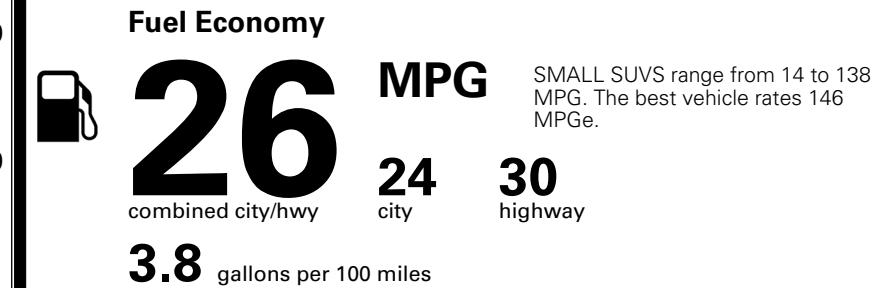

EPA DOT Fuel Economy and Environment

Gasoline Vehicle

You spend \$1,000 more in fuel costs over 5 years compared to the average new vehicle.

Annual fuel cost \$1,900

Actual results will vary for many reasons, including driving conditions and how you drive and maintain your vehicle. The average new vehicle gets 29 MPG and costs \$8,500 to fuel over 5 years. Cost estimates are based on 15,000 miles per year at \$ 3.30 per gallon. MPGe is miles per gasoline gallon equivalent. Vehicle emissions are a significant cause of climate change and smog.