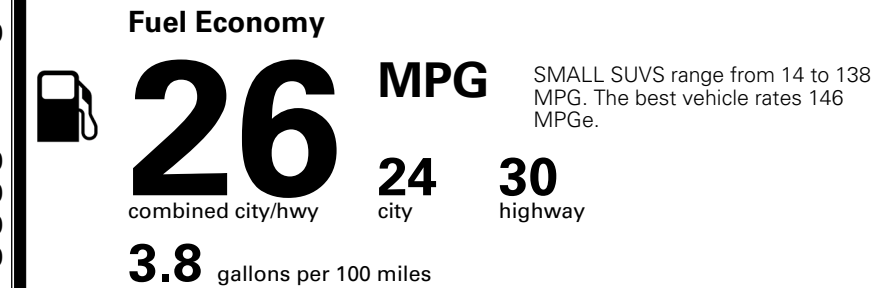

WARRANTY
 10 Year/100,000 Mile Limited Powertrain Warranty
 5 Year/60,000 Mile Limited Basic Warranty
 5 Year/60,000 Mile Roadside Assistance

MANUFACTURER'S SUGGESTED RETAIL PRICE ▶

\$ 33,090.00

ADDITIONAL INSTALLED EQUIPMENT:
 (In addition to or in place of standard features)
 X-Line Premium Package \$1,500.00
 - Panoramic Sunroof w/ Power Sunshade
 - Smart Power Liftgate \$200.00
 - LED Interior Lighting \$130.00
 Carpeted Floor Mats \$45.00
 Cargo Tray \$155.00
 First Aid Kit, Small
 Mud Guards

MSRP INCLUDING OPTIONS \$ 35,120.00

INLAND FREIGHT AND HANDLING \$ 1,495.00

TOTAL MANUFACTURER'S SUGGESTED RETAIL PRICE ▶ \$ 36,615.00

EPA DOT Fuel Economy and Environment

Gasoline Vehicle

You spend \$1,000 more in fuel costs over 5 years
 compared to the average new vehicle.