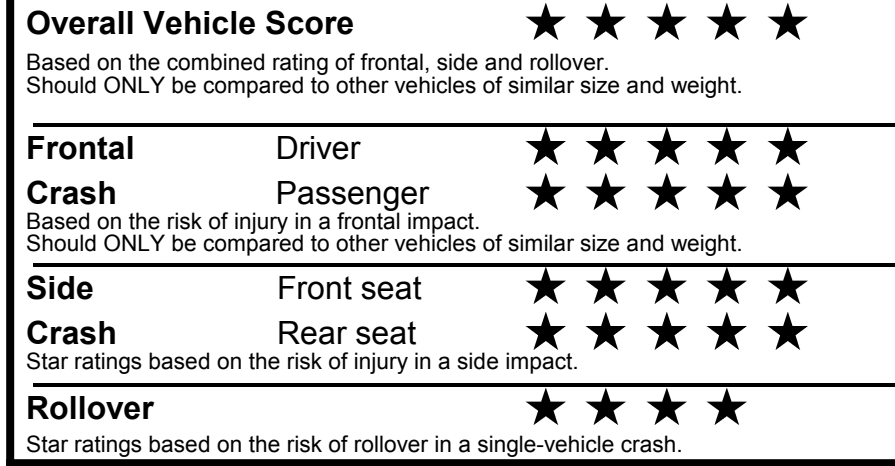

fueleconomy.gov
 Calculate personalized estimates and compare vehicles

Smartphone QR Code

GOVERNMENT 5-STAR SAFETY RATINGS

PARTS CONTENT INFORMATION

FOR VEHICLES IN THIS CAR LINE U.S./CANADIAN PARTS CONTENT: 55 %