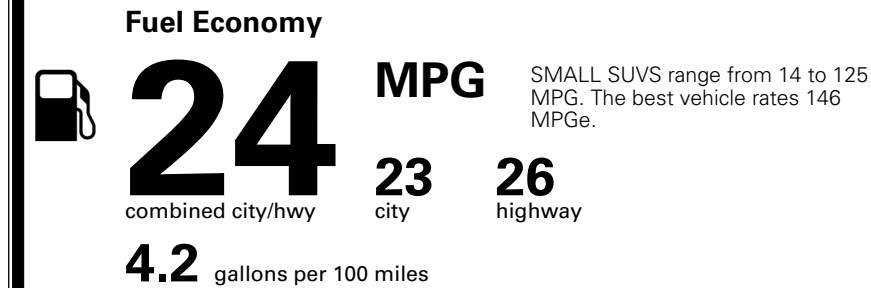

MSRP INCLUDING OPTIONS \$ 41,284.00

INLAND FREIGHT AND HANDLING \$ 1,495.00

TOTAL MANUFACTURER'S SUGGESTED RETAIL PRICE ▶ \$ 42,779.00

TOTAL ADDITIONAL WEIGHT: 48.9

EPA DOT Fuel Economy and Environment

Gasoline Vehicle