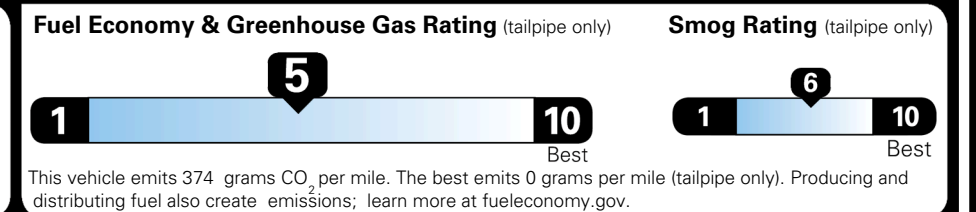

Actual results will vary for many reasons, including driving conditions and how you drive and maintain your vehicle. The average new vehicle gets 29 MPG and costs $8,500 to fuel over 5 years. Cost estimates are based on 15,000 miles per year at $ 3.30 per gallon. MPGe is miles per gasoline gallon equivalent. Vehicle emissions are a significant cause of climate change and smog.

fueleconomy.gov
Calculate personalized estimates and compare vehicles

Smartphone QR Code